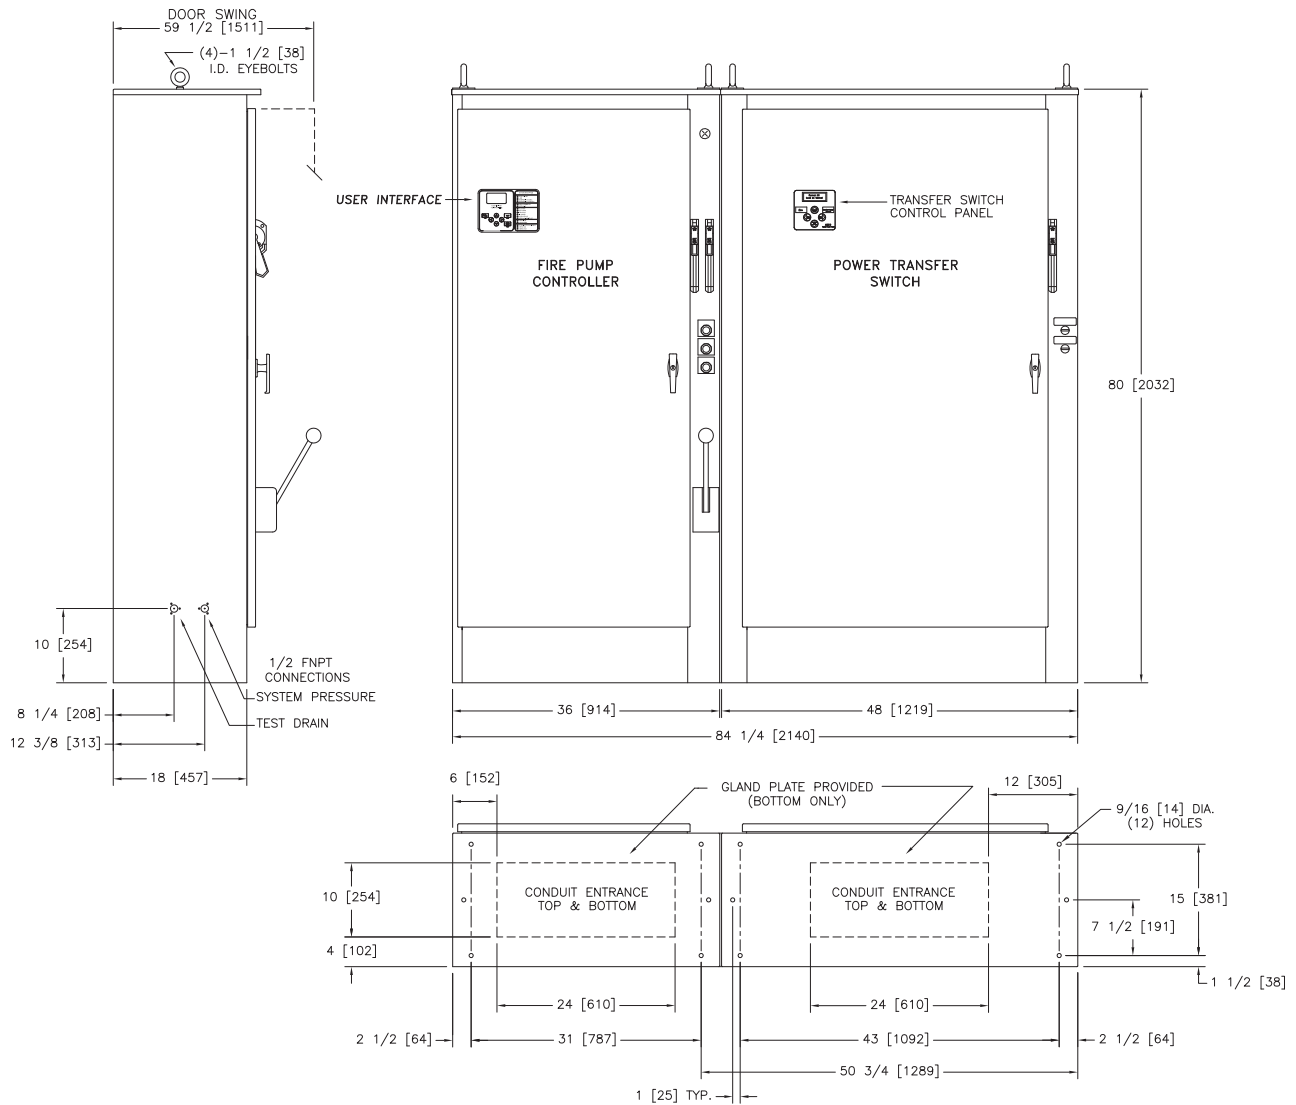

Dimensions and Shipping Weight

FTA1300 / FTA950

Wye-Delta Open Transition Starting With Power Transfer Switch

Mark IIx6 Electric Fire Pump Controllers

STANDARD WITHSTAND RATINGS 200-600V 100,000 Amps RMS Sym. INTERMEDIATE WITHSTAND RATINGS 200-600V 150,000 Amps RMS Sym. HIGH WITHSTAND RATINGS 200-600V 200,000 Amps RMS Sym.	STANDARD INTERMEDIATE WITHSTAND RATINGS 200-480V 65,000 Amps RMS Sym. STANDARD LOW WITHSTAND RATINGS 550-600V 42,000 Amps RMS Sym.

LINE VOLTAGE	MOTOR HORSEPOWER	MOTOR HORSEPOWER
200	□ 125-200	□ 250
208	□ 150-200	□ 250
220-240	□ 150-250	□ 300
380-415	□ 250-350	□ 400-500
440-480	□ 300-500	□ 600
550-600	□ 350-500	□ ---

APPROXIMATE SHIPPING WEIGHT
1575 [714]

DO NOT INSTALL IN AMBIENT TEMPERATURES BELOW 41°F [5°C].

ALL DIMENSIONS - INCHES [MM]
SHIPPING WEIGHT - POUNDS [KG]

THIS DIMENSION DRAWING COVERS FTA1300 CONTROLLERS AT THE HORSEPOWER, VOLTAGE AND WITHSTAND RATINGS AS LISTED IN THE TABLE. FOR OTHER HORSEPOWER OR WITHSTAND RATINGS, REFER TO ED1300-02

SPECIFICATIONS AND DIMENSIONS SUBJECT TO CHANGE WITHOUT NOTICE. DO NOT USE FOR CONSTRUCTION. REQUEST CONSTRUCTION DRAWINGS FROM FIRETROL OR YOUR LOCAL FIRETROL REPRESENTATIVE.

UPDATED TITLE BLOCK		E	280820	JMW	TEF	09-13-19
REVISED MOTOR HORSEPOWER CHART		D	237364	JMW	TEF	05-31-12
REVISION DESCRIPTION		REV	ECN NO	BY	APP	DATE
DIMENSIONS & SHIPPING WEIGHT		FTA1300 WITH FTA950		DRAWING NUMBER		
OPEN TRANSITION WYE-DELTA FIRE PUMP CONTROLLER WITH POWER TRANSFER SWITCH				DD1300-65		
		DWG REV	E	ECN NO	280820	SHEET 1 OF 1

THIRD ANGLE PROJECTION	SIZE	A	BY	DATE
	DRAWN BY	TEF	07-24-02	
	FINAL APPROVAL	TEF	07-24-02