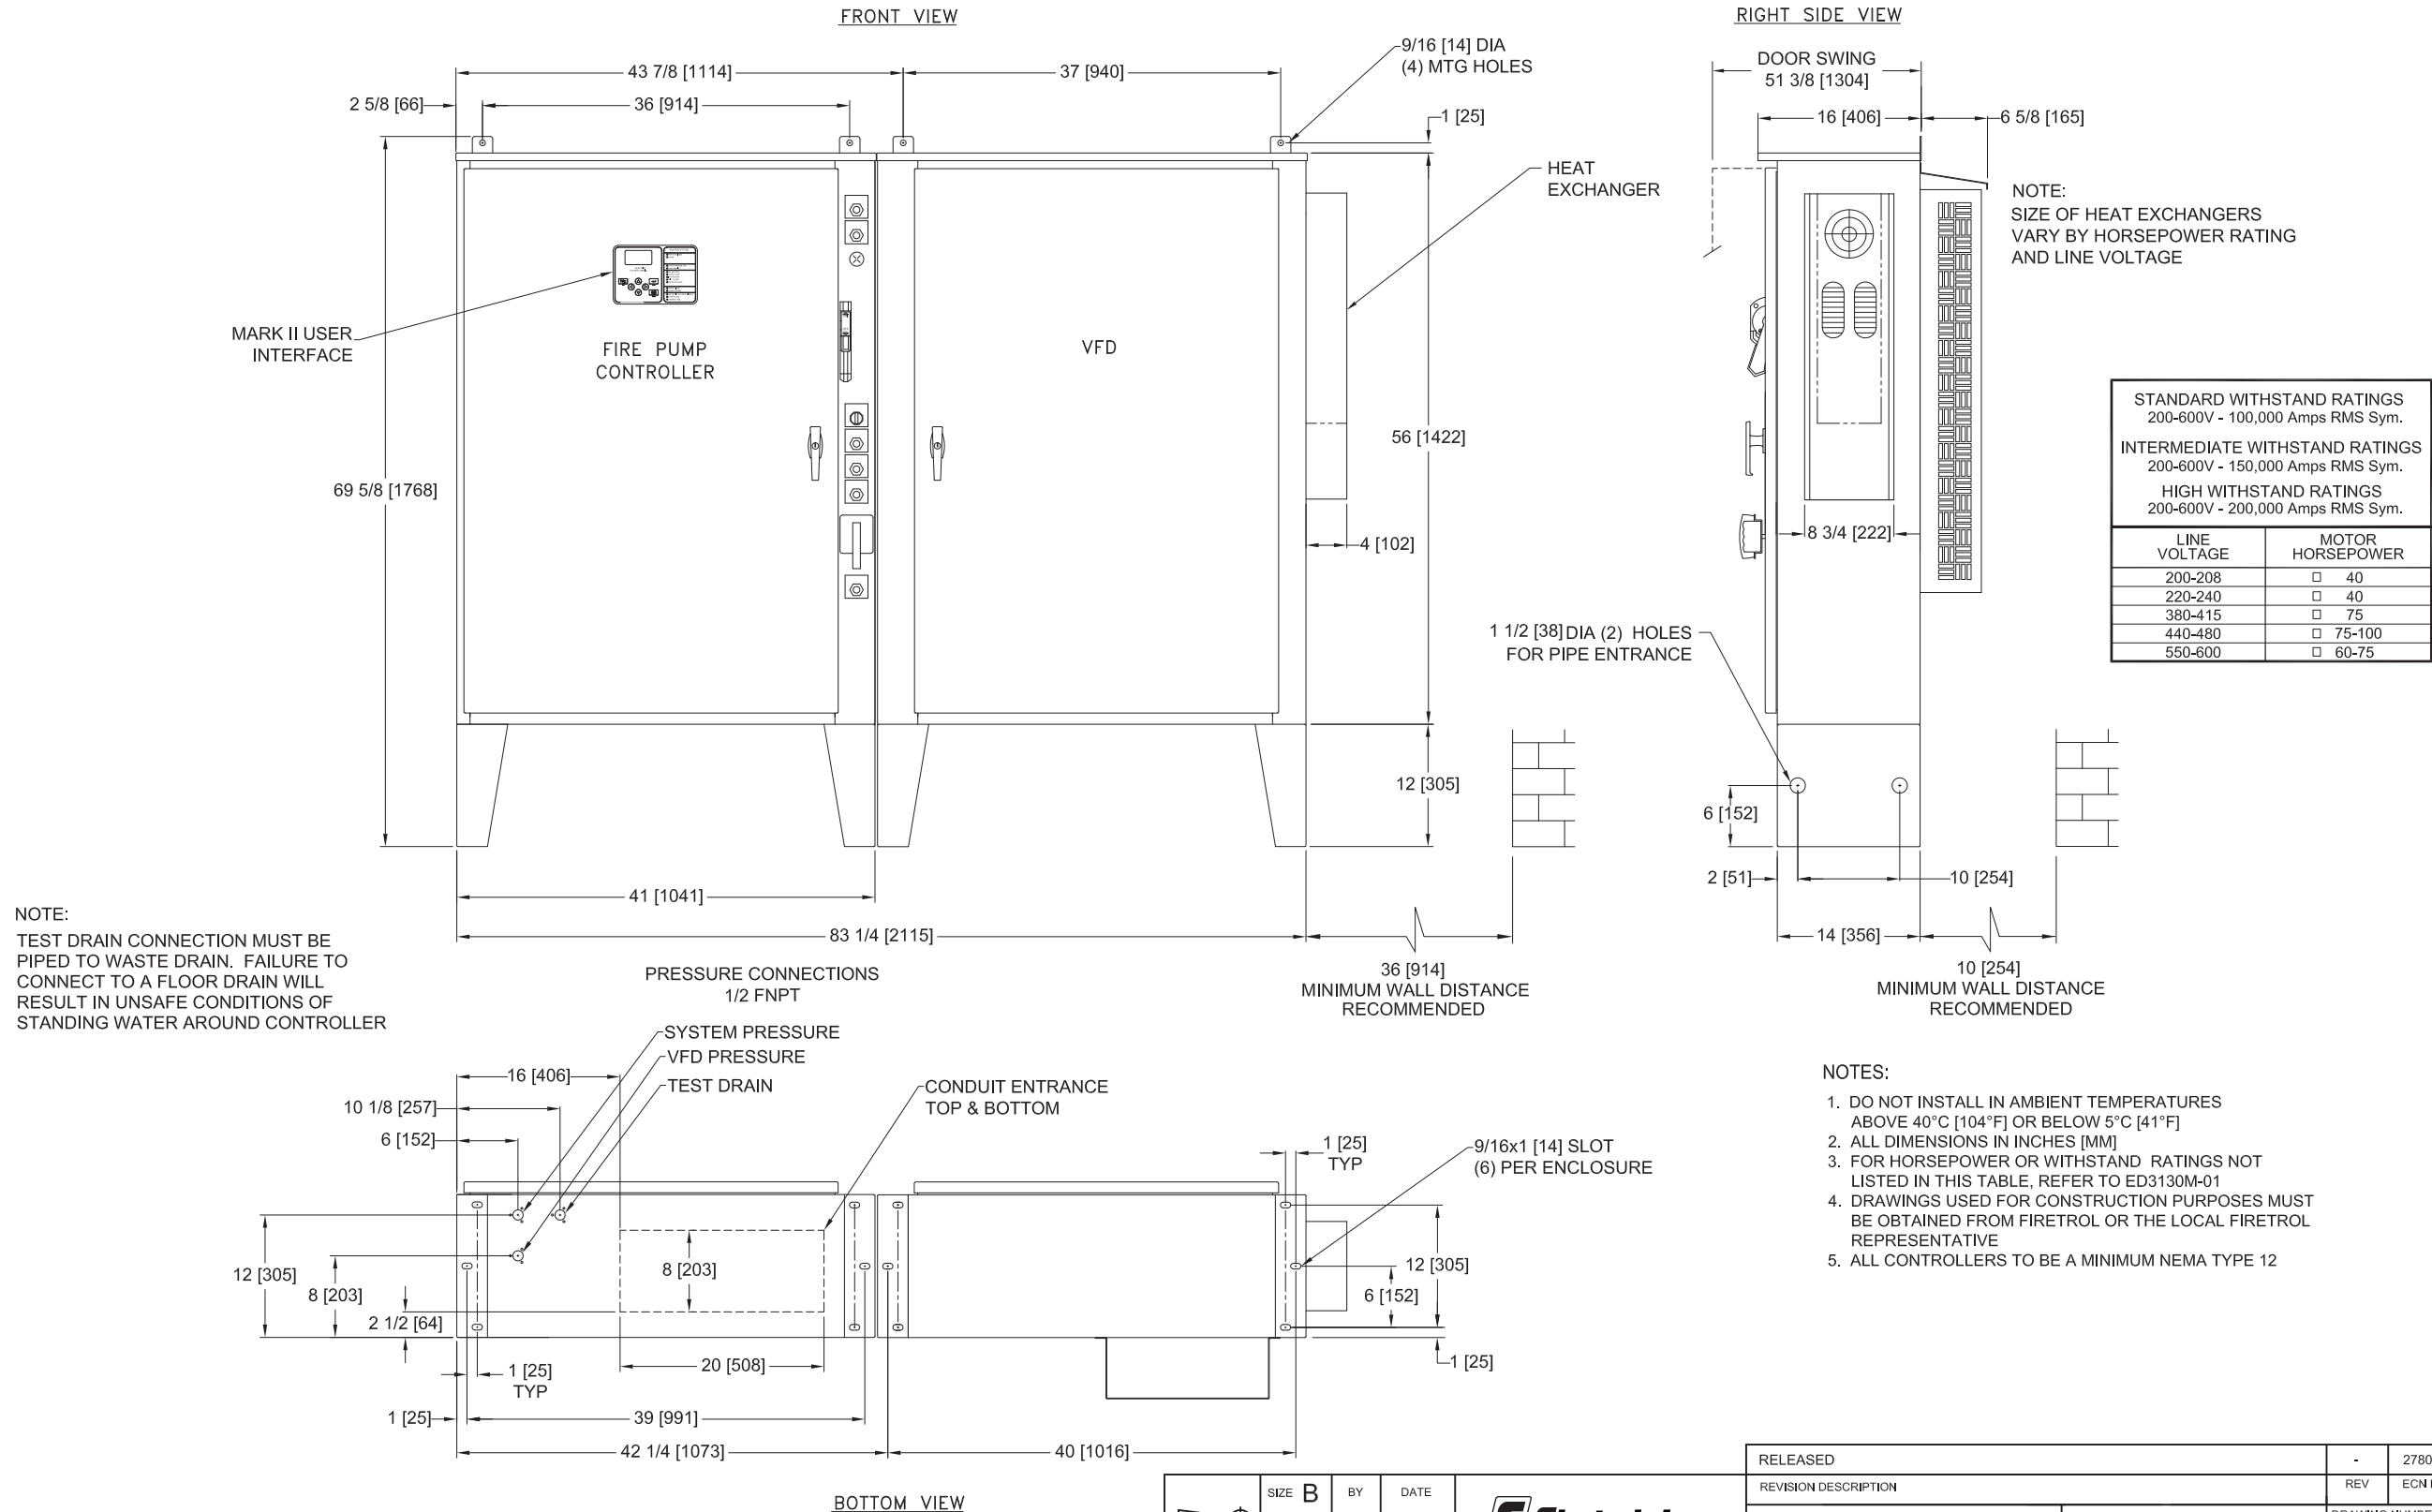

MarkIIx6 Electric Fire Pump Controllers - Variable Speed Starting with Solid State Soft Starting Bypass

THIRD ANGLE PROJECTION	SIZE	B	BY	DATE
	DRAWN BY	JMW	5-15-19	
	FINAL APPROVAL	CIR	5-15-19	

Firetrol, Inc.
© Firetrol, Inc. Not for construction. Subject to change without notice.

RELEASED	-	278060	JMW	CIR	5-15-19
REVISION DESCRIPTION	REV	ECN NO	BY	APP	DATE
ENCLOSURE DIMENSIONS	FTA3130M		DRAWING NUMBER		
VFD ELECTRIC FIRE PUMP CONTROLLER WITH SOFT START BYPASS			DD3130M-02		
DWG REV	ECN NO	278060	SHEET 1 OF 1