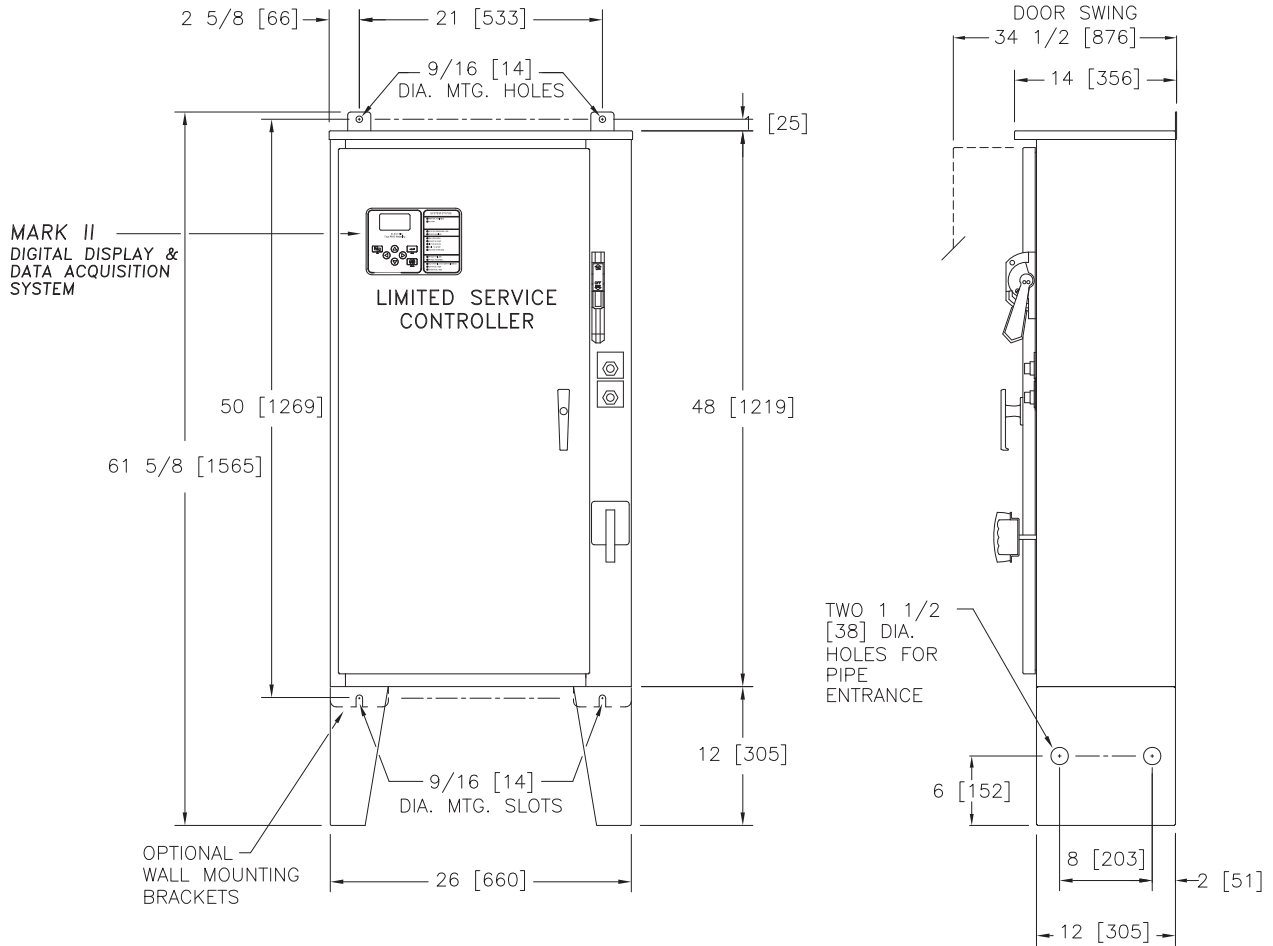

**Mark IIx6 IØ Limited Service Electric
Fire Pump Controllers**

**Dimensions and
Shipping Weight**
FTA740
Single Phase Starting

APPROXIMATE
SHIPPING WEIGHT
200 [91]

DO NOT INSTALL IN AMBIENT TEMPERATURES
BELOW 41°F [5°C].

ALL DIMENSIONS – INCHES [MM]
SHIPPING WEIGHT – POUNDS [KG]

DIMENSIONS SHOWN ON THIS DRAWING ARE
APPLICABLE FOR NEMA TYPES 2/3R/4/4X/12

THIRD ANGLE PROJECTION	SIZE A	BY	DATE
	DRAWN BY	TEF	06-04-13
	FINAL APPROVAL	TEF	06-04-13

UPDATED TITLE BLOCK		A	280889	JMW	TEF	09-16-19
NEW ISSUE		-	242752	YEF	TEF	06-04-13
REVISION DESCRIPTION		REV	ECN NO	BY	APP	DATE
DIMENSIONS & SHIPPING WEIGHT		FTA740		DRAWING NUMBER		
SINGLE PHASE LIMITED SERVICE FIRE PUMP CONTROLLER		DD740-51				
DWG REV	A	ECN NO	280889	SHEET 1 OF 1