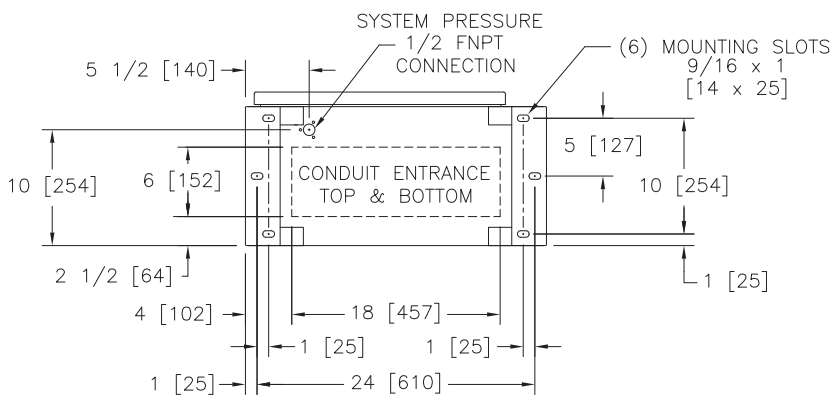

**Mark IIx6 IØ Limited Service Electric
Fire Pump Controllers**

**Dimensions and
Shipping Weight**
FTA740
Single Phase Starting

APPROXIMATE
SHIPPING WEIGHT
200 [91]

DO NOT INSTALL IN AMBIENT TEMPERATURES
BELOW 41°F [5°C].

ALL DIMENSIONS – INCHES [MM]
SHIPPING WEIGHT – POUNDS [KG]

DIMENSIONS SHOWN ON THIS DRAWING ARE
APPLICABLE FOR NEMA TYPES 2/3R/4/4X/12

THIRD ANGLE PROJECTION	SIZE A	BY	DATE
	DRAWN BY	TEF	06-04-13
	FINAL APPROVAL	TEF	06-04-13

UPDATED TITLE BLOCK		A	280889	JMW	TEF	09-16-19
NEW ISSUE		-	242752	YEF	TEF	06-04-13
REVISION DESCRIPTION		REV	ECN NO	BY	APP	DATE
DIMENSIONS & SHIPPING WEIGHT		FTA740		DRAWING NUMBER		
SINGLE PHASE LIMITED SERVICE FIRE PUMP CONTROLLER		DD740-51				
DWG REV	A	ECN NO	280889	SHEET 1 OF 1