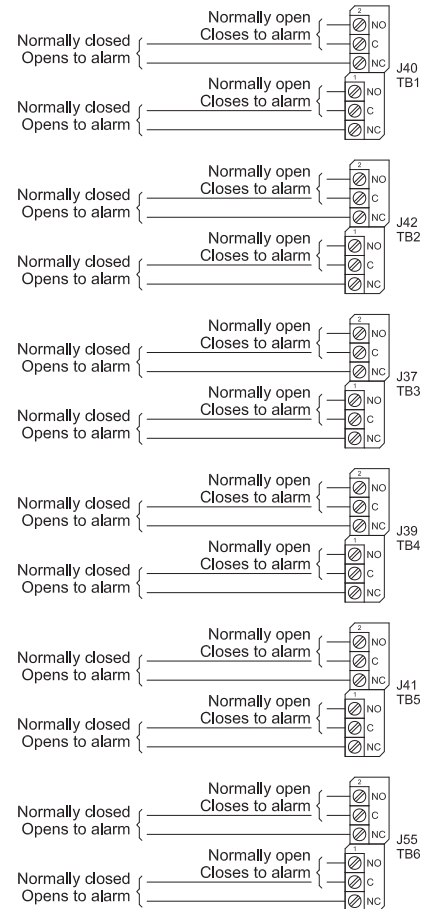

Remote Alarm Terminals (EB1)

Terminals Wire Size:
24 - 12 AWG
0.5 Nm

Network Connection (VMB1)

Shielded Female Connector RJ45

* Remove jumper to use this feature
** Re-assignable
*** Not available on FTA1930 models

	SIZE	A	BY	DATE	© Firetrol, Inc. Not for construction. Subject to change without notice.	RELEASED	-	-	CJR	CJR	11-11-19
	DRAWN BY	CJR	11-10-19	REVISION DESCRIPTION		REV	ECN NO	BY	APP	DATE	
	FIELD CONNECTIONS	CJR	11-10-19	FTA1350		DRAWING NUMBER		FC1350-60		CDL	
	FINAL APPROVAL	CJR	11-10-19	CLOSED TRANSITION WYE DELTA FIRE PUMP CONTROLLER		DWG REV	ECN NO	SHEET 1 OF 1