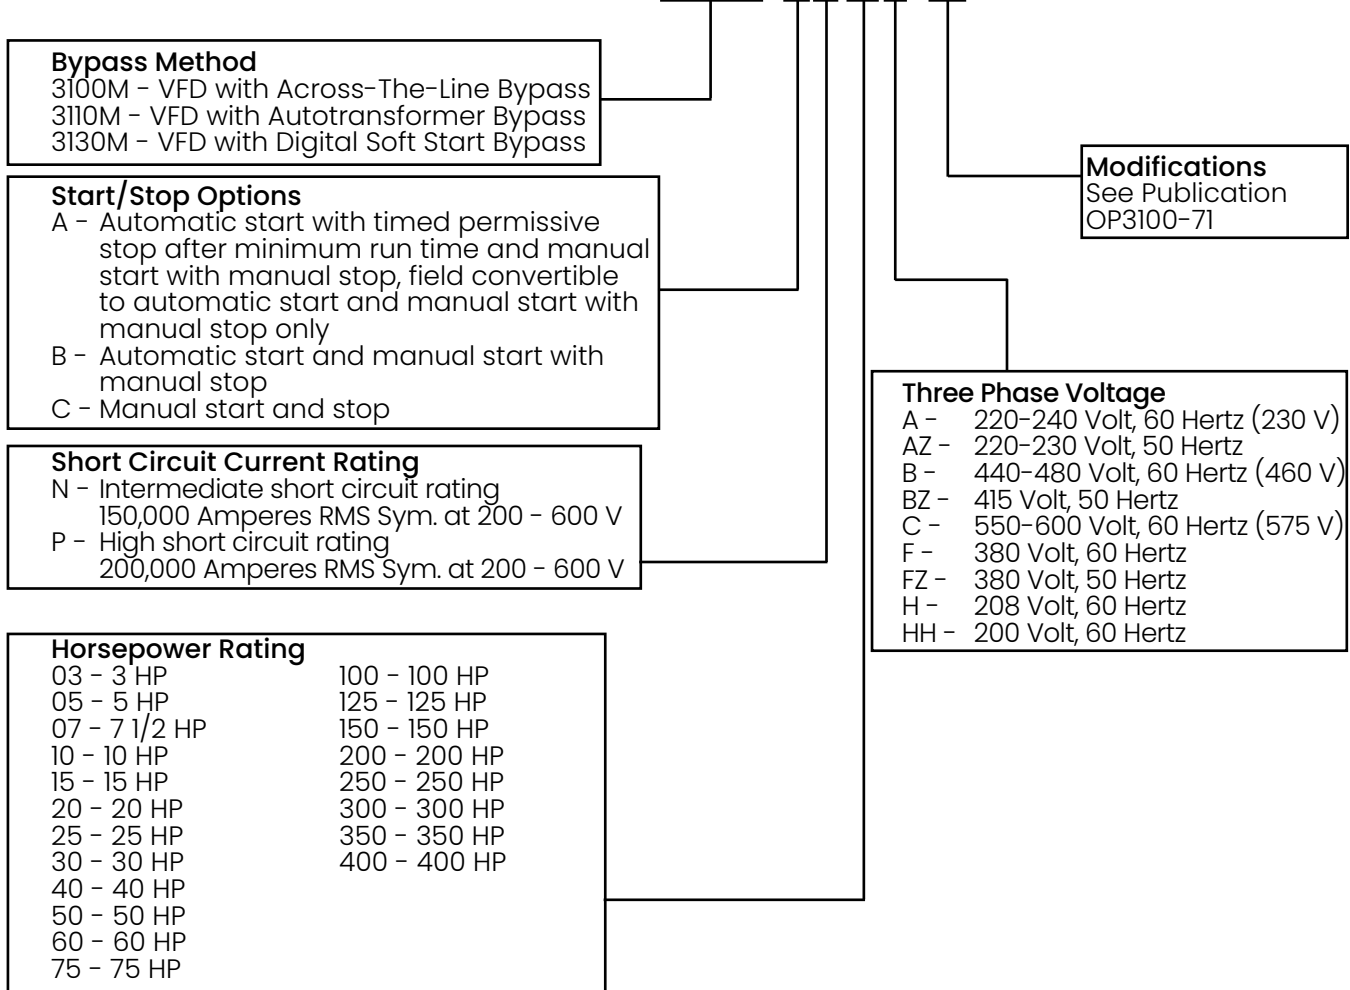

Model Number Selection Guide

FTA3100M, 3110M, 3130M
Variable Speed Starting

Mark IIx6 Electric Fire Pump Controllers

VARIABLE SPEED ELECTRIC FIRE PUMP CONTROLLERS Example: FTA3130M-AM75B-xx

Firetrol, Inc.