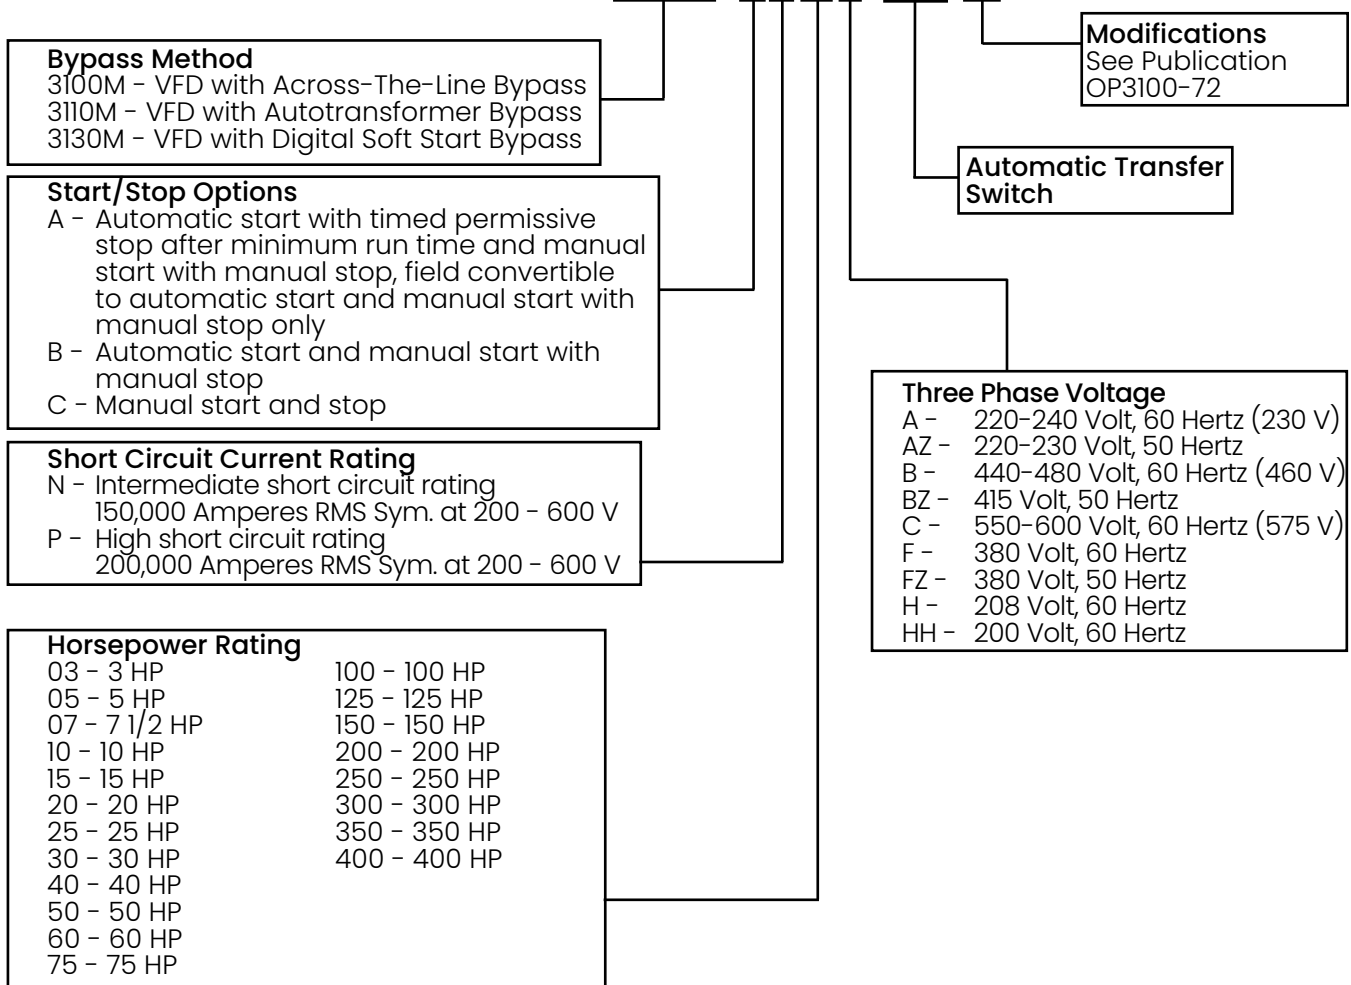

Model Number Selection Guide FTA3100M, 3110M, 3130M with FTA950 (Opt. -TSA)

Mark IIx6 Electric Fire Pump Controllers

Variable Speed Starting with Power
Transfer Switch

VARIABLE SPEED ELECTRIC FIRE PUMP CONTROLLERS Example: FTA3130M-AM75B-TSA-xx