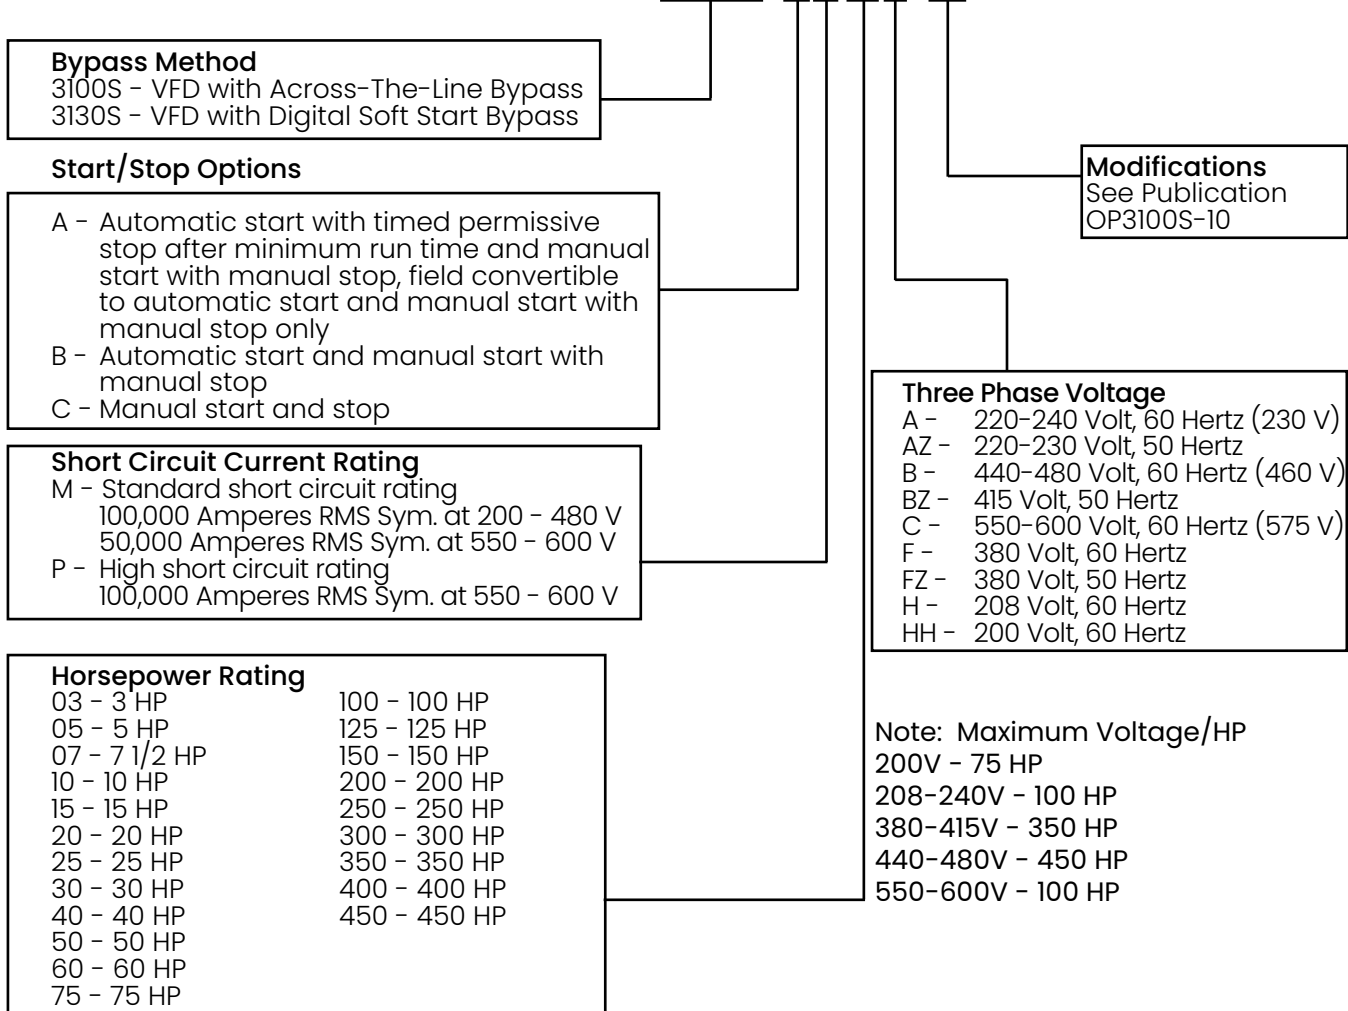

Model Number Selection Guide

FTA3100S, 3130S

MarkIII+ Electric Fire Pump Controllers

Variable Speed Starting

VARIABLE SPEED ELECTRIC FIRE PUMP CONTROLLERS

Example: FTA3130S-AM75B-xx

Firetrol, Inc.

3362 Apex Peakway
Apex, North Carolina 27502
P +1 919 460 5200
F +1 919 460 5250
www.firetrol.com