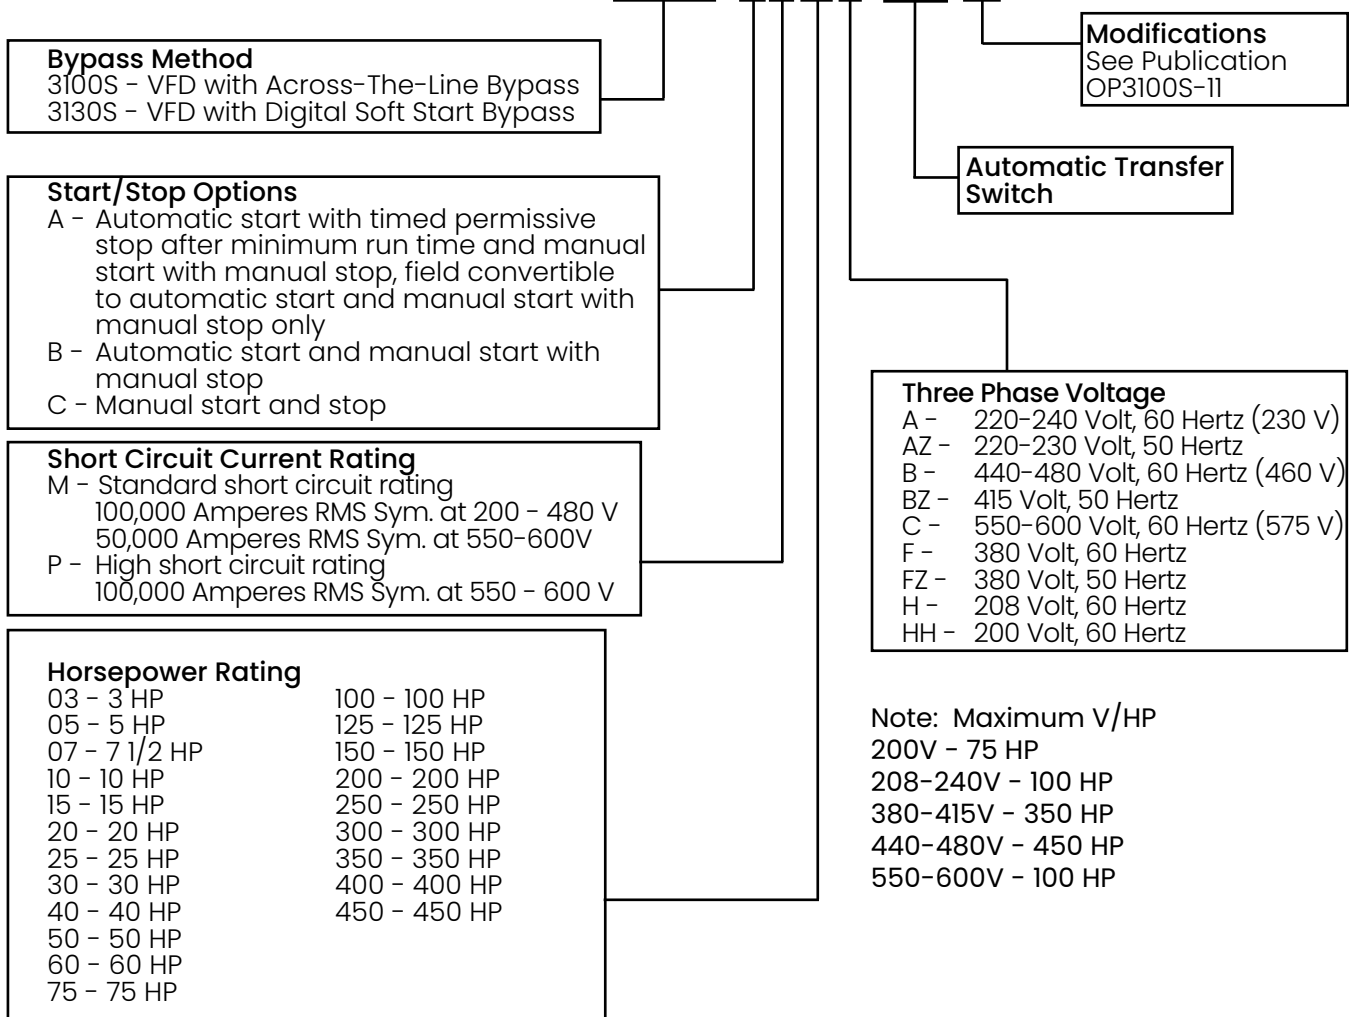

Model Number Selection Guide FTA3100S, 3130S with FTA950 (Opt. -TSA)

MarkIII+ Electric Fire Pump Controllers

Variable Speed Starting with Power
Transfer Switch

VARIABLE SPEED ELECTRIC FIRE PUMP CONTROLLERS Example: FTA3130S-AM75B-TSA-xx