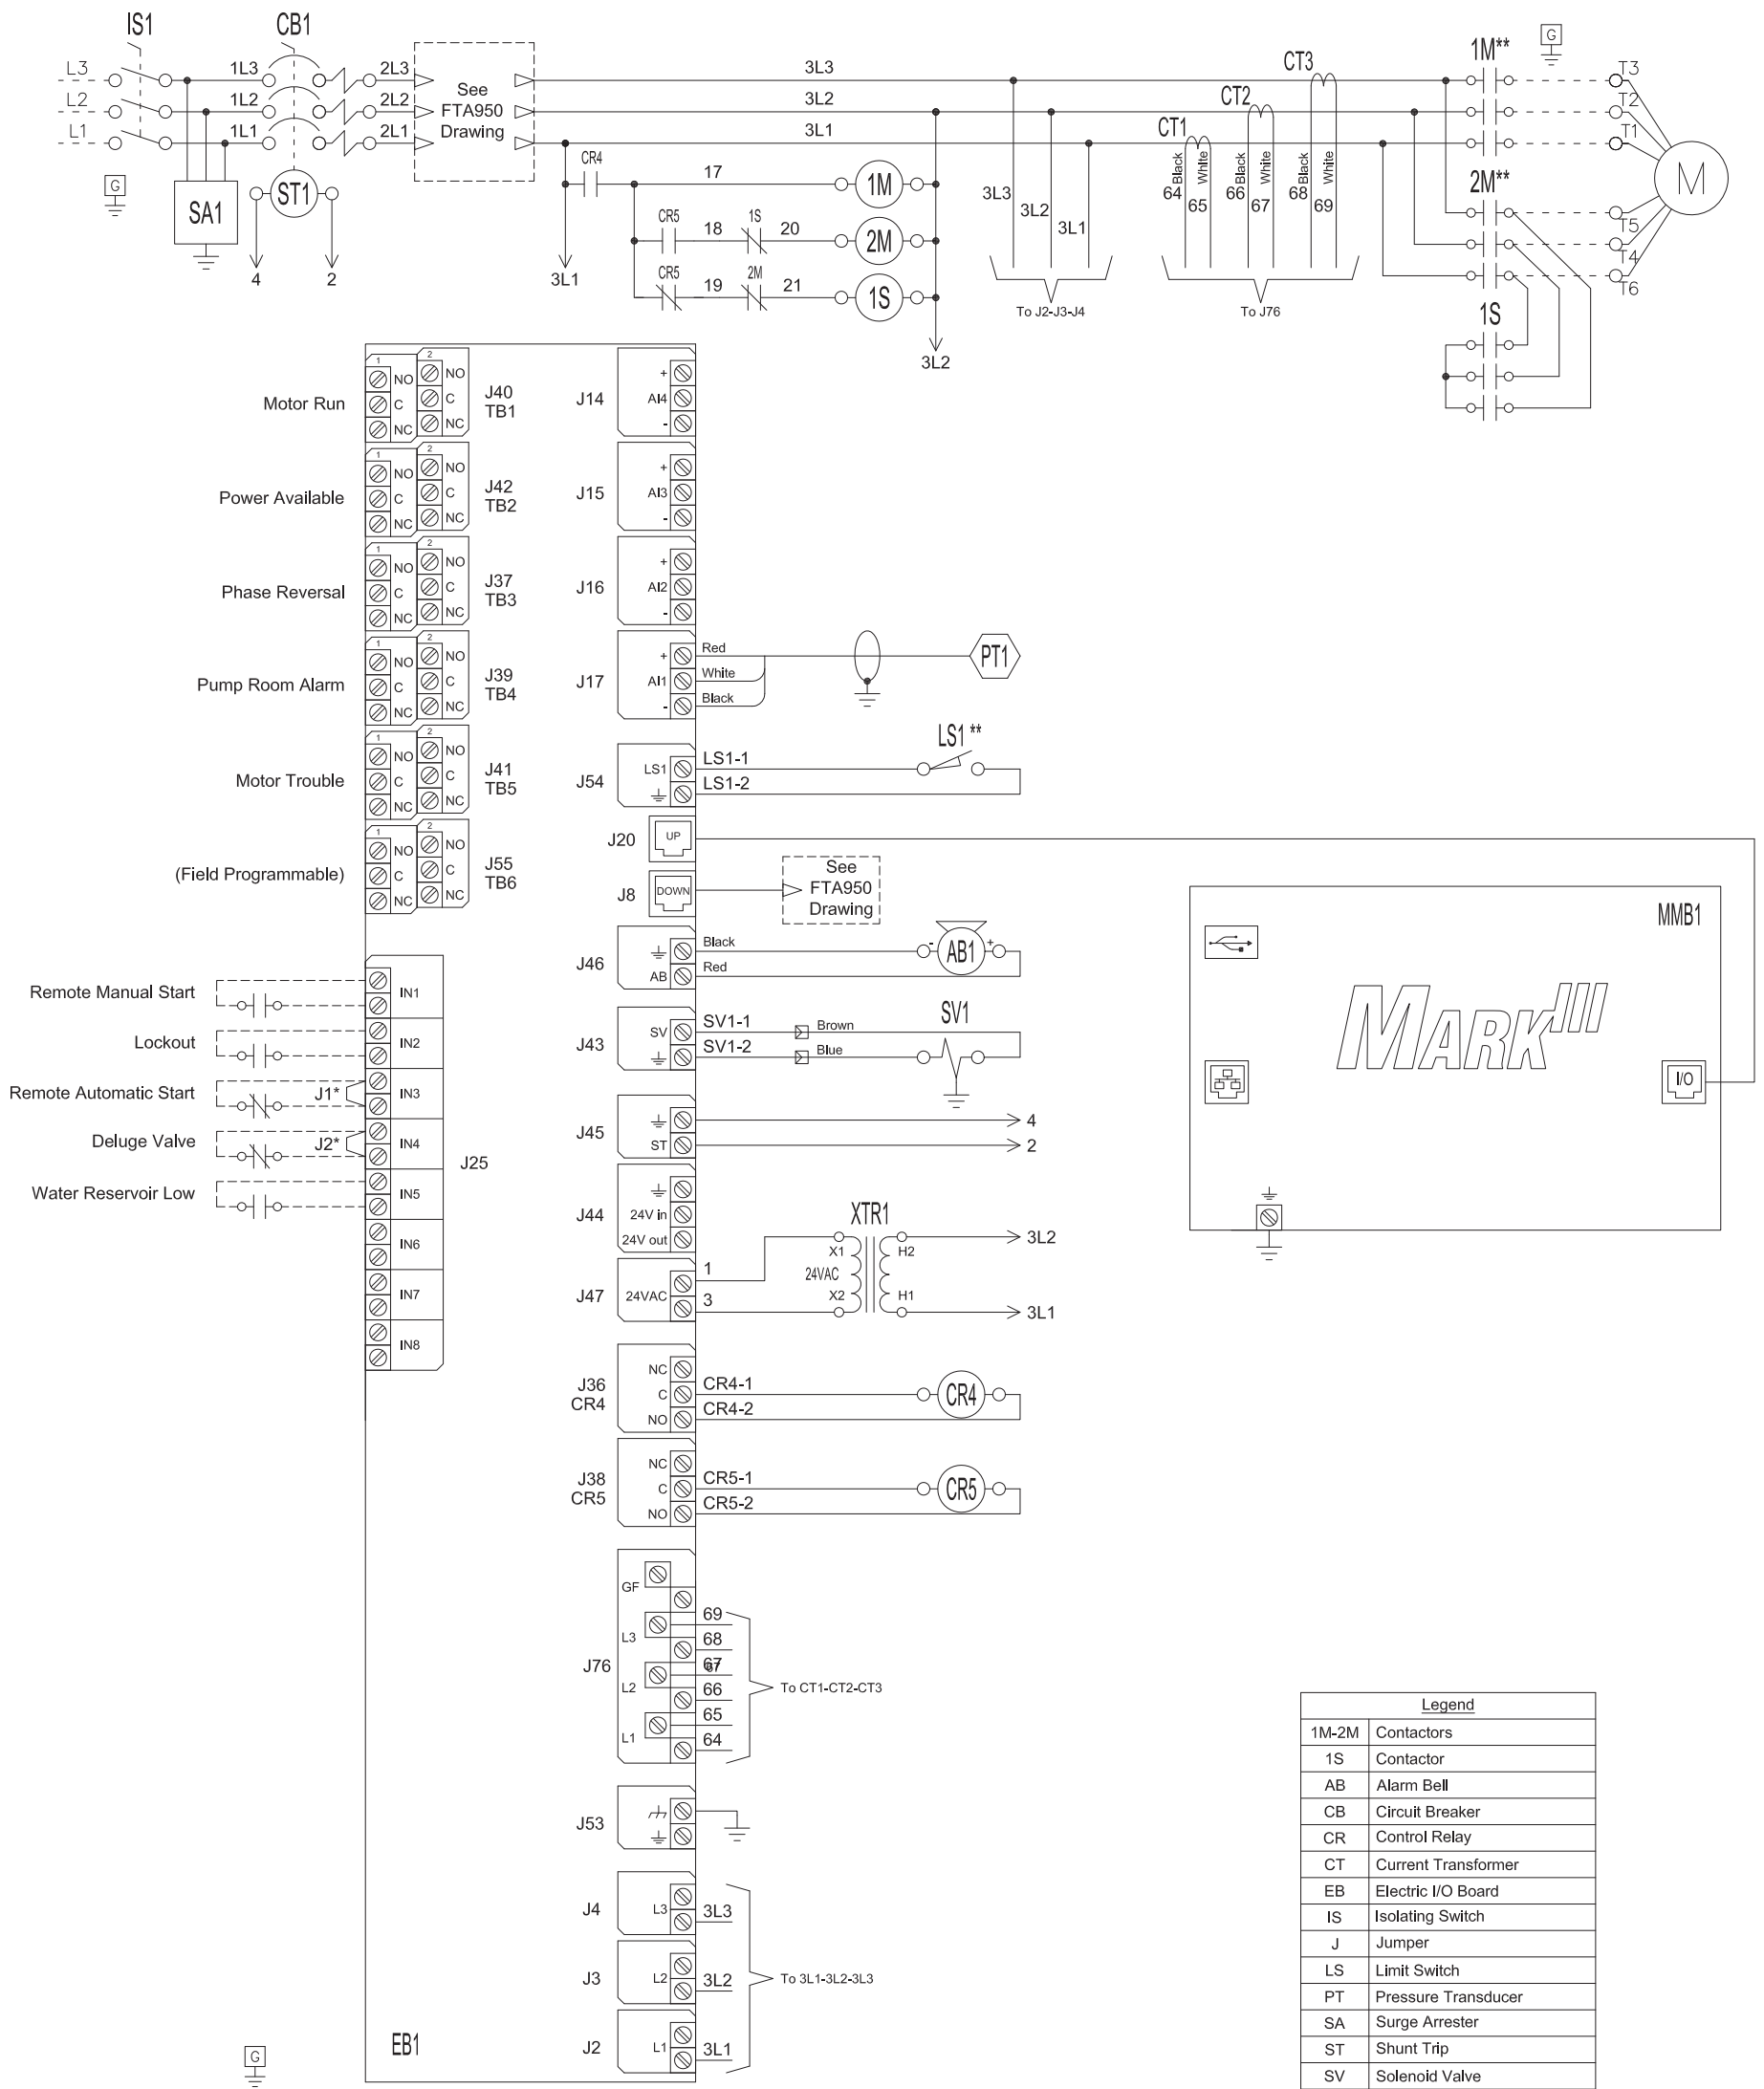

MARK^{III} Electric Fire Pump Controllers - Wye-Delta Open Transition Starting With Power Transfer Switch

* Remove jumper to use this feature
** Contact closes when emergency start is in "ON" position

Drawing for information only. Manufacturer reserves the right to modify this drawing without notice. Contact manufacturer for "As Built" drawing.

	SIZE	B	BY	DATE	© Firetrol, Inc. Not for construction. Subject to change without notice.	REVISION DESCRIPTION				REV	ECN NO	BY	APP	DATE
	DRAWN BY	JMW	12-2-19	WIRING SCHEMATIC		FTA1300 W/FTA950		DRAWING NUMBER		WS1300-80				
	FINAL APPROVAL	CIR	12-2-19	OPEN TRANSITION WYE DELTA FIRE PUMP CONTROLLER WITH POWER TRANSFER SWITCH				DWG REV	ECN NO	SHEET 1 OF 1