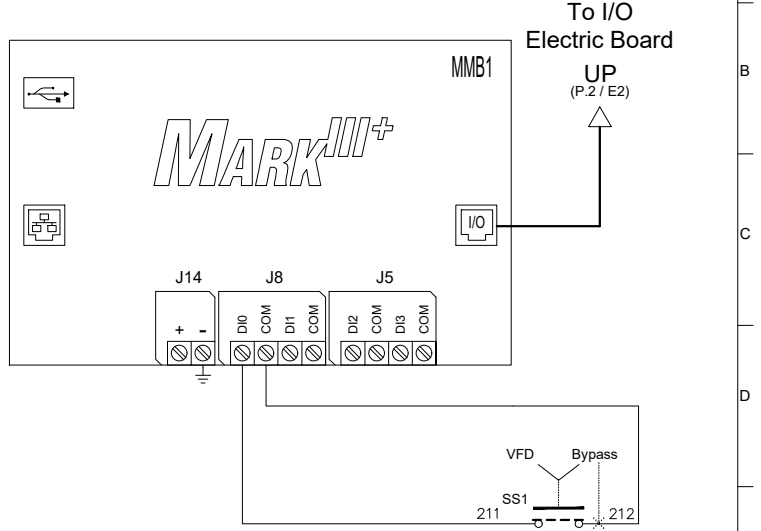

### MODEL:FTA3130S-TSA

BUILT TO THE LATEST EDITION OF THE NFPA20 & NFPA70

DRAWING NUMBER	WS3130S-810/E
DWG REV. 0	
SHEET 1 OF 4	

Legend	
R	Contact
CB	Circuit Breaker
CR	Control Relay
CT	Current Transformer
EB	Electric I/O Board
EXB	Expansion Board
F	Ferrite
FAN	Cooling Fan
FU	Fuse
IS	Isolating Switch
J	Jumper
LS	Limit Switch
LR	Line Reactor
PS	Power Supply
PT	Pressure Transducer
SA	Surge Arrester
SSS	Soft Starter
ST	Shunt Trip
SV	Solenoid Valve
MMB	Main Board
XTR	Transformer
VFD	Variable Frequency Drive