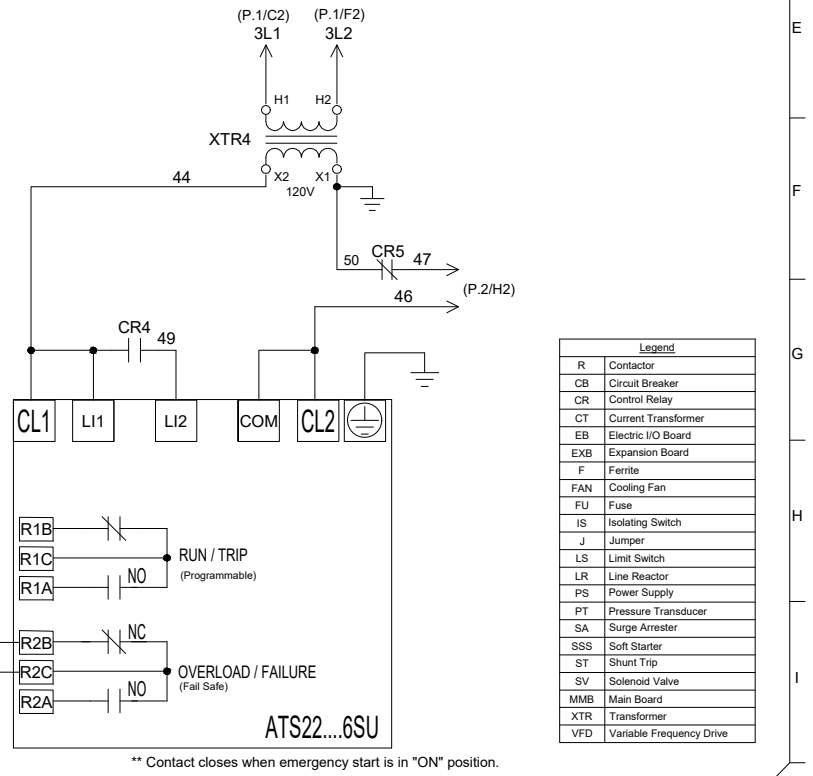

### MODEL:FTA3130S-TSA

BUILT TO THE LATEST EDITION OF THE NFPA20 & NFPA70

DRAWING NUMBER	WS3130S-810/E
DWG REV. 0	
SHEET 1 OF 4	

Legend	
R	Contact
CB	Circuit Breaker
CR	Control Relay
CT	Current Transformer
EB	Electric I/O Board
EXB	Expansion Board
F	Ferrite
FAN	Cooling Fan
FU	Fuse
IS	Isolating Switch
J	Jumper
LS	Limit Switch
LR	Line Reactor
PS	Power Supply
PT	Pressure Transducer
SA	Surge Arrester
SSS	Soft Starter
ST	Shunt Trip
SV	Solenoid Valve
MMB	Main Board
XTR	Transformer
VFD	Variable Frequency Drive