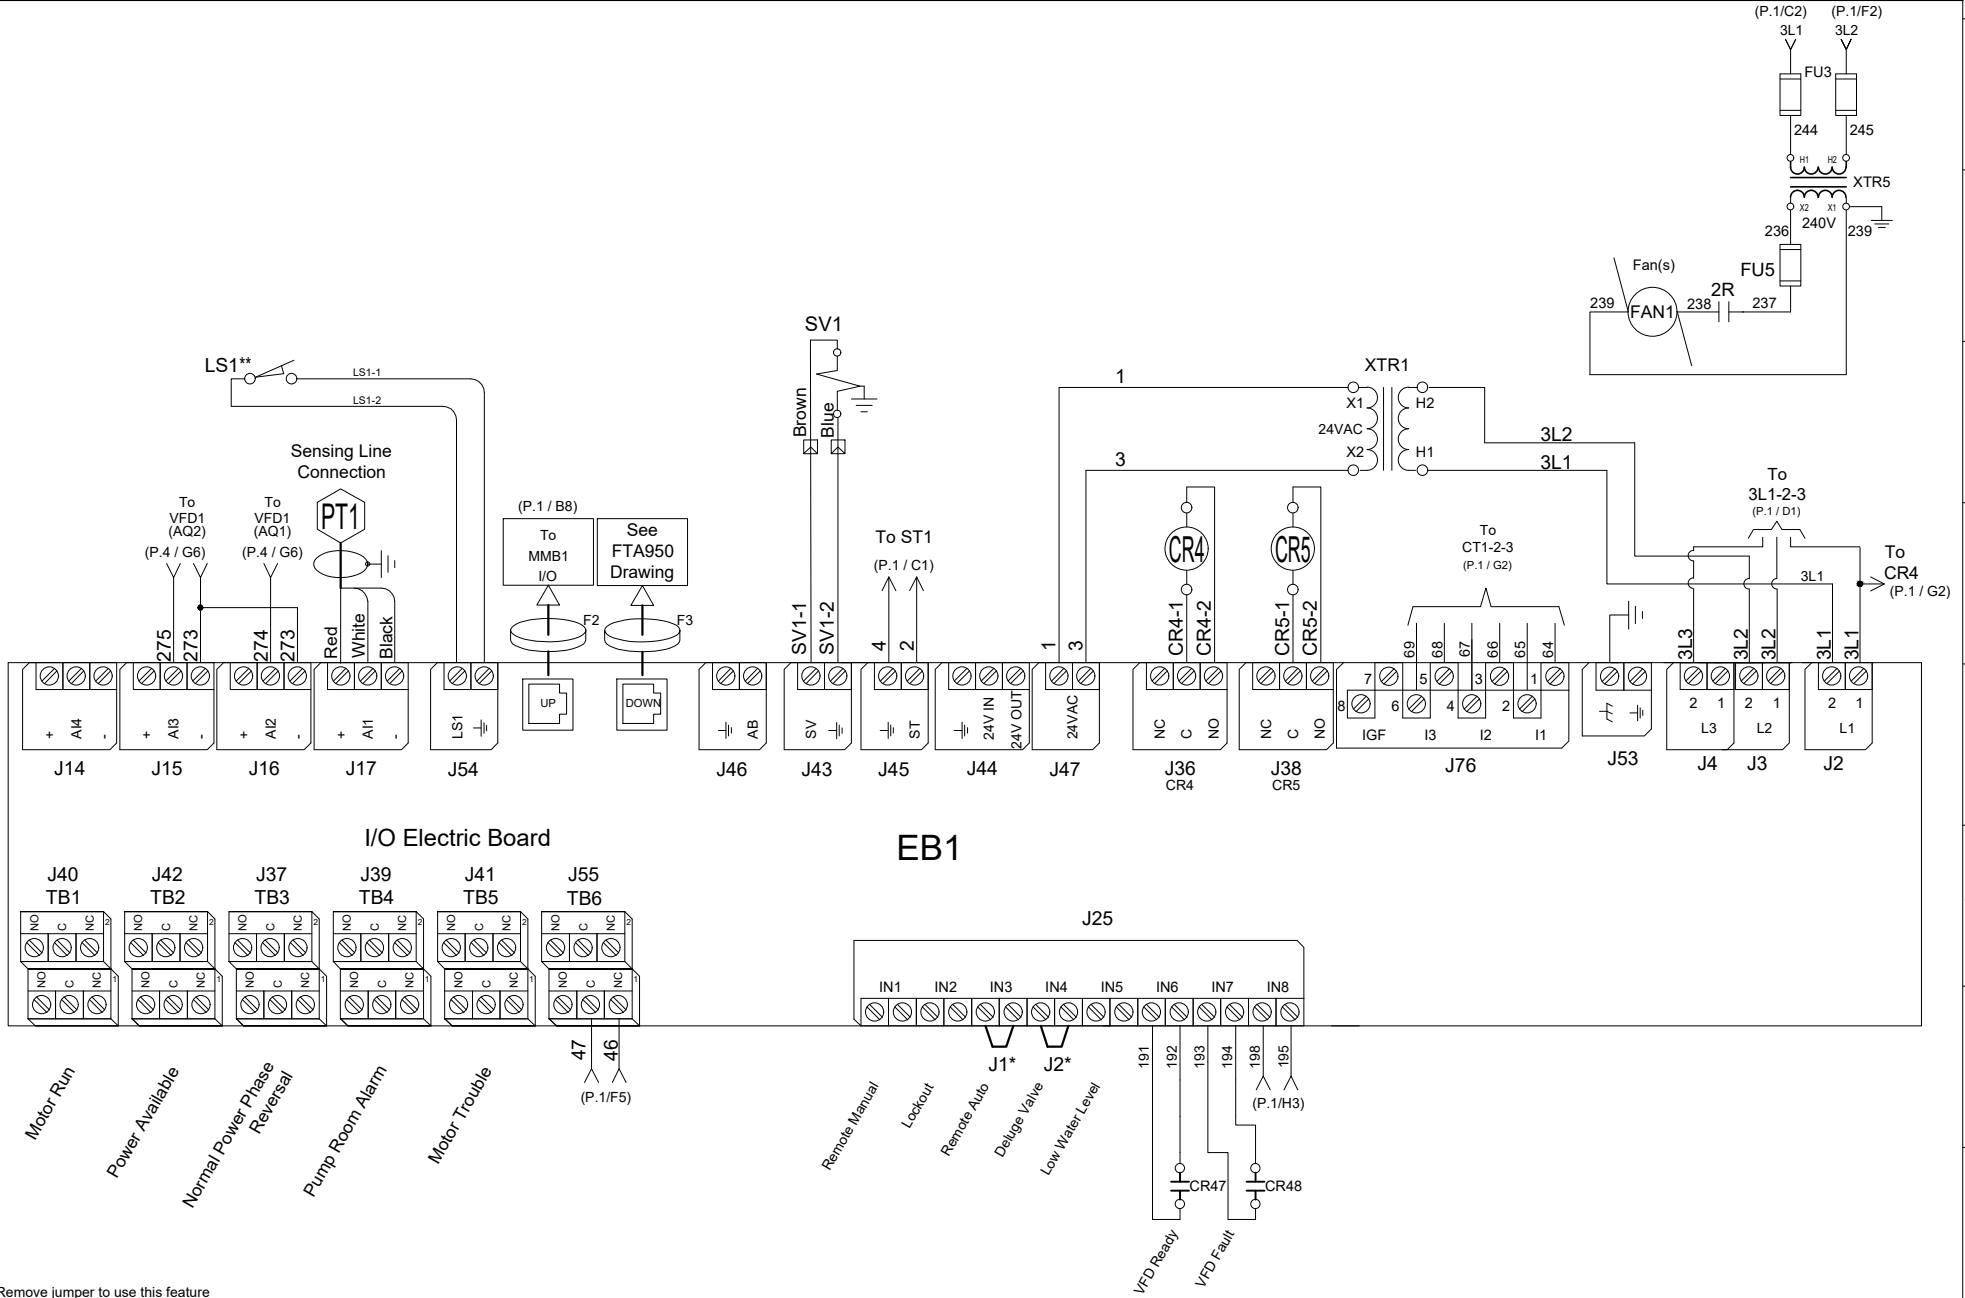

### MODEL:FTA3130S-TSA

BUILT TO THE LATEST EDITION OF THE NFPA20 & NFPA70

DRAWING NUMBER	WS3130S-810/E
DWG REV. 0	
SHEET 1 OF 4	

Legend	
R	Contact
CB	Circuit Breaker
CR	Control Relay
CT	Current Transformer
EB	Electric I/O Board
EXB	Expansion Board
F	Ferrite
FAN	Cooling Fan
FU	Fuse
IS	Isolating Switch
J	Jumper
LS	Limit Switch
LR	Line Reactor
PS	Power Supply
PT	Pressure Transducer
SA	Surge Arrester
SSS	Soft Starter
ST	Shunt Trip
SV	Solenoid Valve
MMB	Main Board
XTR	Transformer
VFD	Variable Frequency Drive

\*\* Contact closes when emergency start is in "ON" position.

© Firetrol, Inc. Not for construction.  
Subject to change without notice.

BY		DD/MM/YY	
DRAWN BY	ZS	10/07/23	
FINAL APPROVAL	FC	10/07/23	

## ELECTRIC FIRE PUMP CONTROLLER VARIABLE SPEED / SOFT STARTER BYPASS STARTING WITH AUTOMATIC TRANSFER SWITCH

### MODEL:FTA3130S-TSA

BUILT TO THE LATEST EDITION OF THE NFPA20 & NFPA70

DRAWING NUMBER	WS3130S-810/E
DWG REV. 0	
SHEET 2 OF 4	

\* Remove jumper to use this feature  
\*\* Contact closes when emergency start is in "ON" position