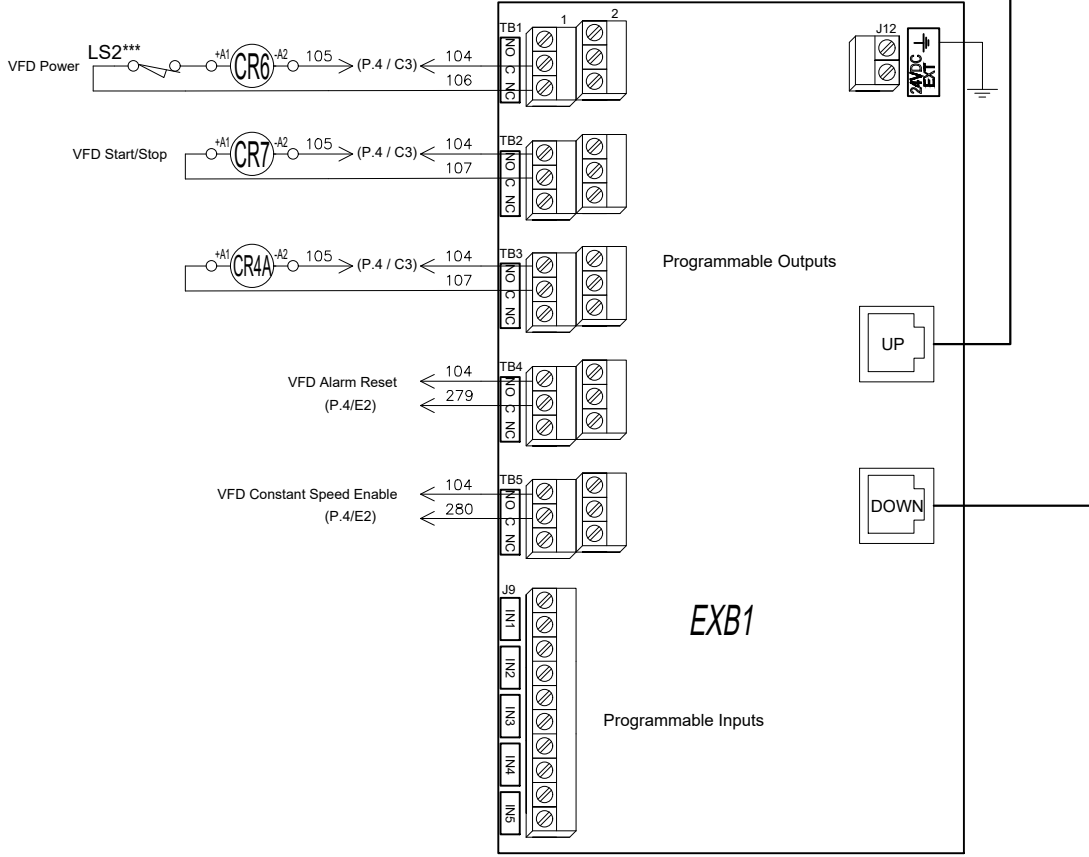

© Firetrol, Inc. Not for construction.
Subject to change without notice.

BY		DD/MM/YY	
DRAWN BY	ZS	10/07/23	
FINAL APPROVAL	FC	10/07/23	

ELECTRIC FIRE PUMP CONTROLLER
VARIABLE SPEED / SOFT STARTER BYPASS STARTING
WITH AUTOMATIC TRANSFER SWITCH

MODEL:FTA3130S-TSA

BUILT TO THE LATEST EDITION OF THE NFPA20 & NFPA70

DRAWING NUMBER	WS3130S-810/E
DWG REV. 0	
SHEET 3 OF 4	

Expansion Board 1