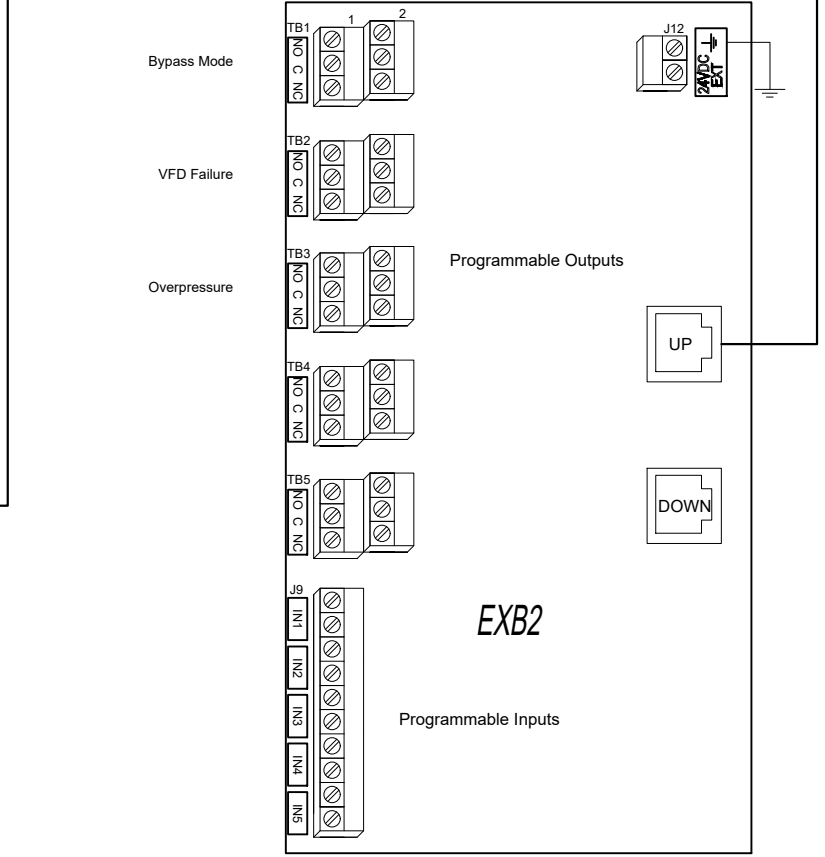

**MODEL:FTA3130S-TSA**

BUILT TO THE LATEST EDITION OF THE NFPA20 & NFPA70

DRAWING NUMBER	WS3130S-810/E
DWG REV. 0	
SHEET 3 OF 4	

**Expansion Board 1**

**Expansion Board 2**

\*\*\* Contact opens when emergency start is in "ON" position