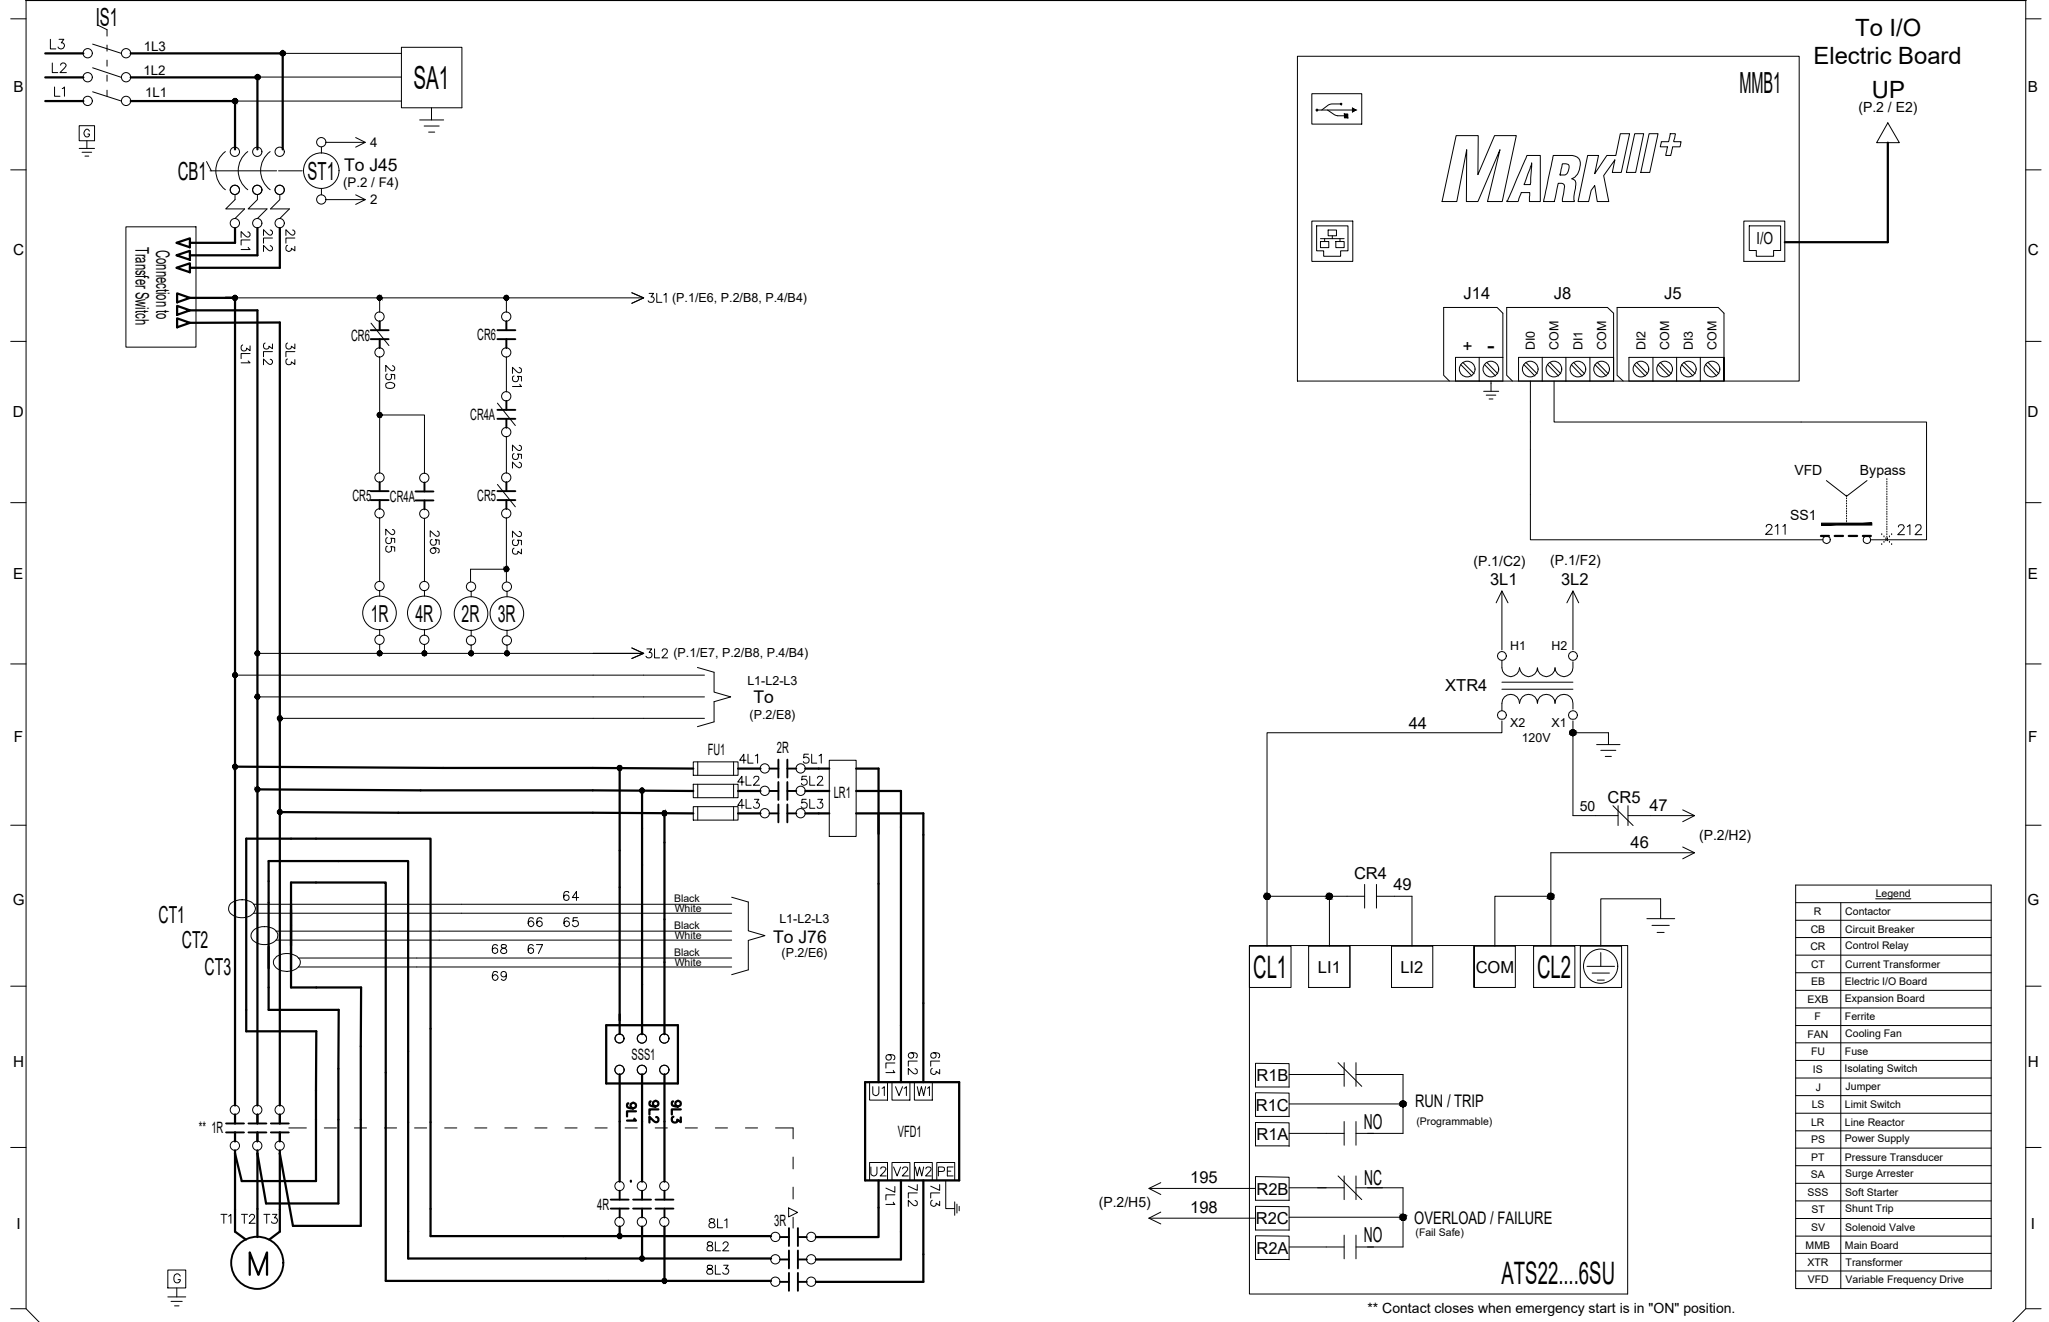

### ELECTRIC FIRE PUMP CONTROLLER VARIABLE SPEED / SOFT STARTER BYPASS STARTING WITH AUTOMATIC TRANSFER SWITCH

### MODEL:FTA3130S-TSA

BUILT TO THE LATEST EDITION OF THE NFPA20 & NFPA70

DRAWING NUMBER	WS3130S-810/E
DWG REV. 0	
SHEET 1 OF 4	

Legend	
R	Contact
CB	Circuit Breaker
CR	Control Relay
CT	Current Transformer
EB	Electric I/O Board
EXB	Expansion Board
F	Ferrite
FAN	Cooling Fan
FU	Fuse
IS	Isolating Switch
J	Jumper
LS	Limit Switch
LR	Line Reactor
PS	Power Supply
PT	Pressure Transducer
SA	Surge Arrester
SSS	Soft Starter
ST	Shunt Trip
SV	Solenoid Valve
MMB	Main Board
XTR	Transformer
VFD	Variable Frequency Drive

### MODEL:FTA3130S-TSA

BUILT TO THE LATEST EDITION OF THE NFPA20 & NFPA70

DRAWING NUMBER	WS3130S-810/E
DWG REV. 0	
SHEET 2 OF 4	

\* Remove jumper to use this feature  
\*\* Contact closes when emergency start is in "ON" position