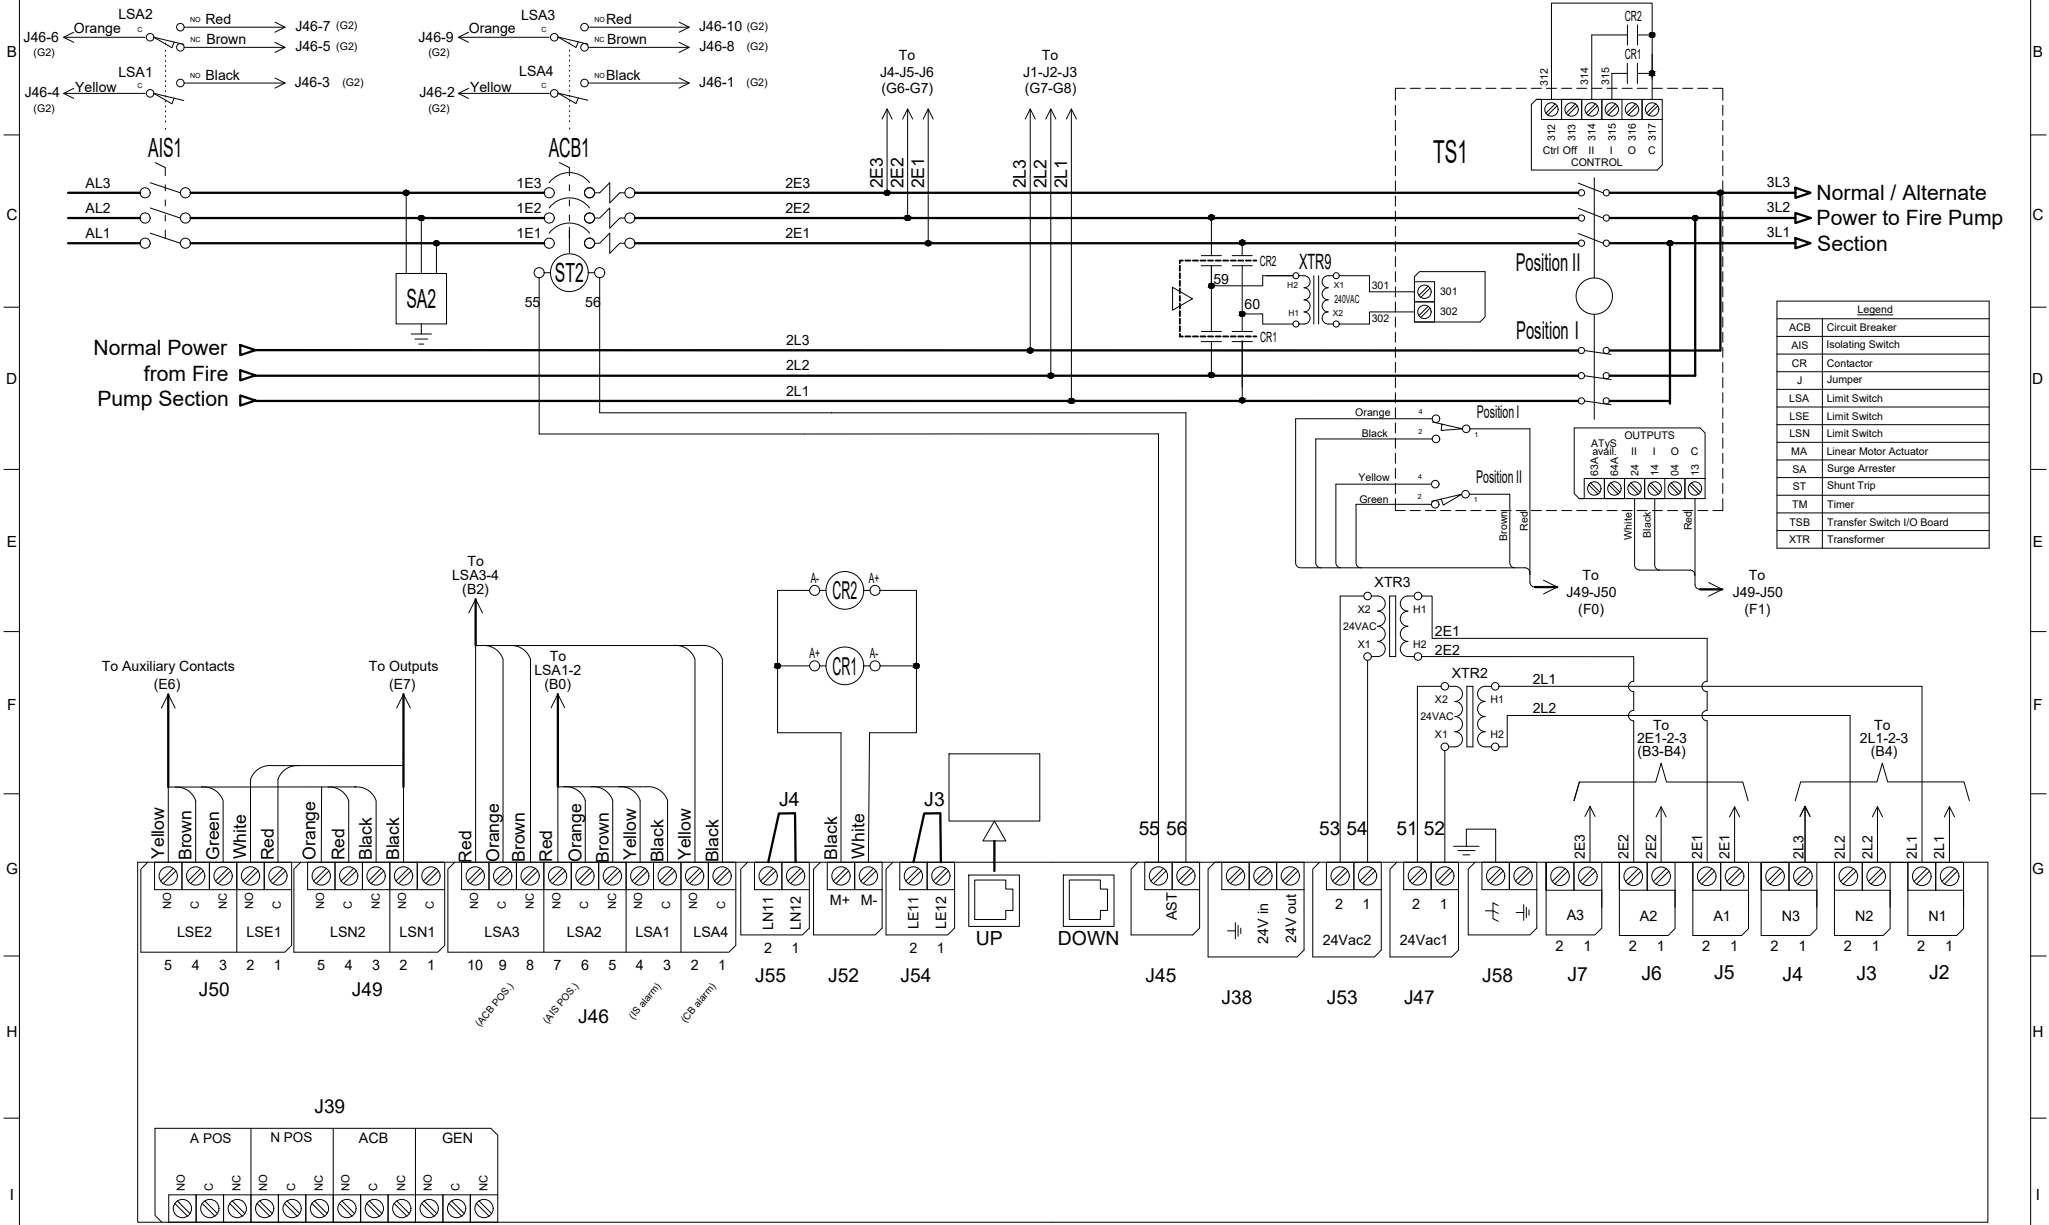

© Firetrol, Inc. Not for construction.
Subject to change without notice.

BY	DD/MM/YY
DRAWN BY	ACD 28/02/23
FINAL APPROVAL	FC 28/02/23

AUTOMATIC TRANSFER SWITCH FOR ELECTRIC FIRE PUMP CONTROLLER

MODEL: FTA950

BUILT TO THE LATEST EDITION OF THE NFPA20 & NFPA70

DRAWING NUMBER	WS950-800 /E
DWG REV. 0	
SHEET 1 OF 1	

Legend	
ACB	Circuit Breaker
AIS	Isolating Switch
CR	Contactors
J	Jumper
LSA	Limit Switch
LSE	Limit Switch
LSN	Limit Switch
MA	Linear Motor Actuator
SA	Surge Arrester
ST	Shunt Trip
TM	Timer
TSB	Transfer Switch I/O Board
XTR	Transformer