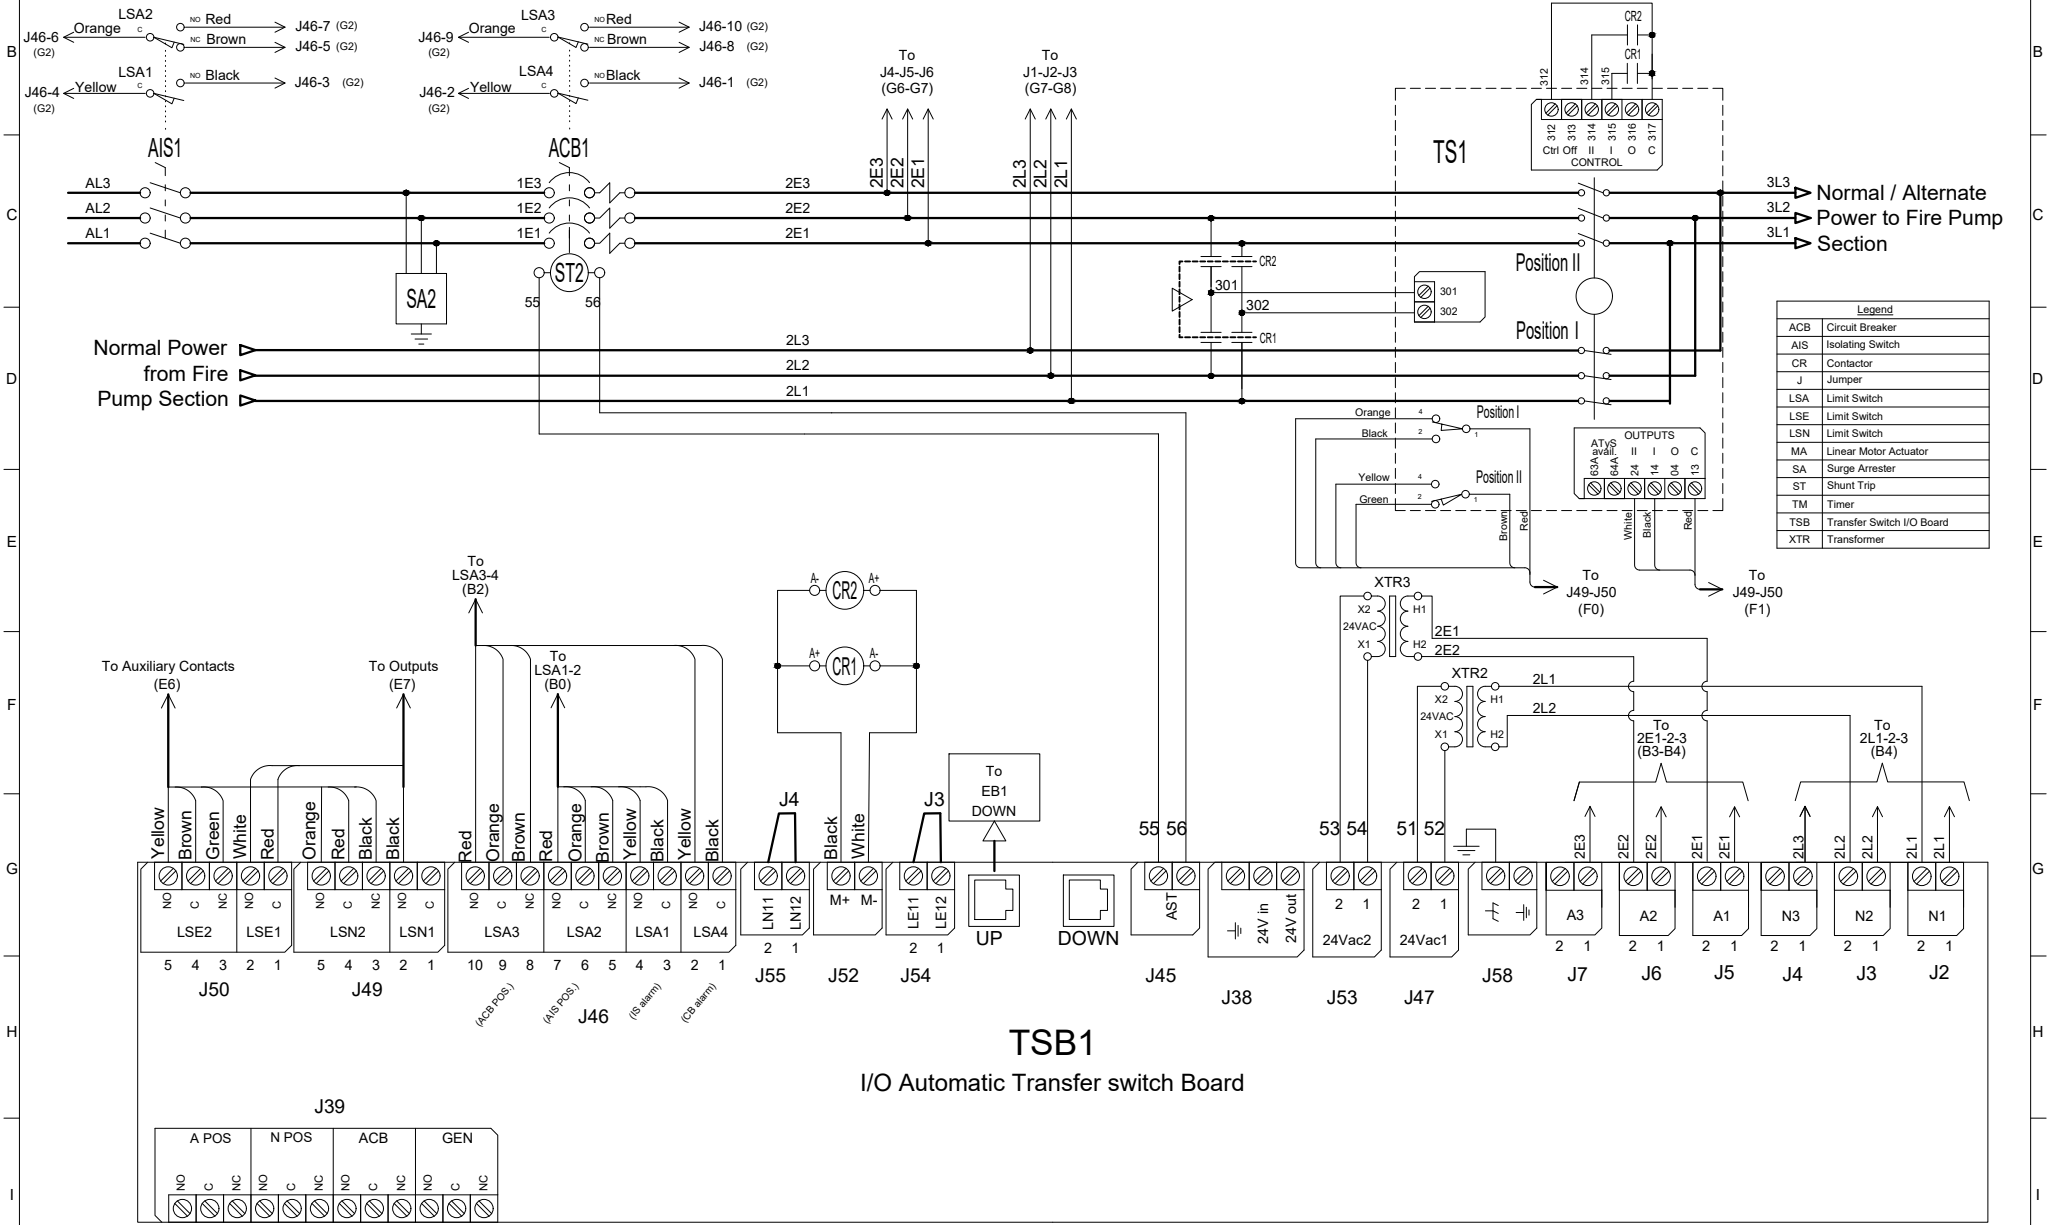

© Firetrol, Inc. Not for construction.
Subject to change without notice.

BY	DD/MM/YY
DRAWN BY	ACD 28/02/23
FINAL APPROVAL	FC 28/02/23

AUTOMATIC TRANSFER SWITCH FOR ELECTRIC FIRE PUMP CONTROLLER

MODEL: FTA950

BUILT TO THE LATEST EDITION OF THE NFPA20 & NFPA70

DRAWING NUMBER	WS950-801 /E
DWG REV. 0	
SHEET 1 OF 1	

Legend	
ACB	Circuit Breaker
AIS	Isolating Switch
CR	Contactors
J	Jumper
LSA	Limit Switch
LSE	Limit Switch
LSN	Limit Switch
MA	Linear Motor Actuator
SA	Surge Arrester
ST	Shunt Trip
TM	Timer
TSB	Transfer Switch I/O Board
XTR	Transformer

TSB1
I/O Automatic Transfer switch Board