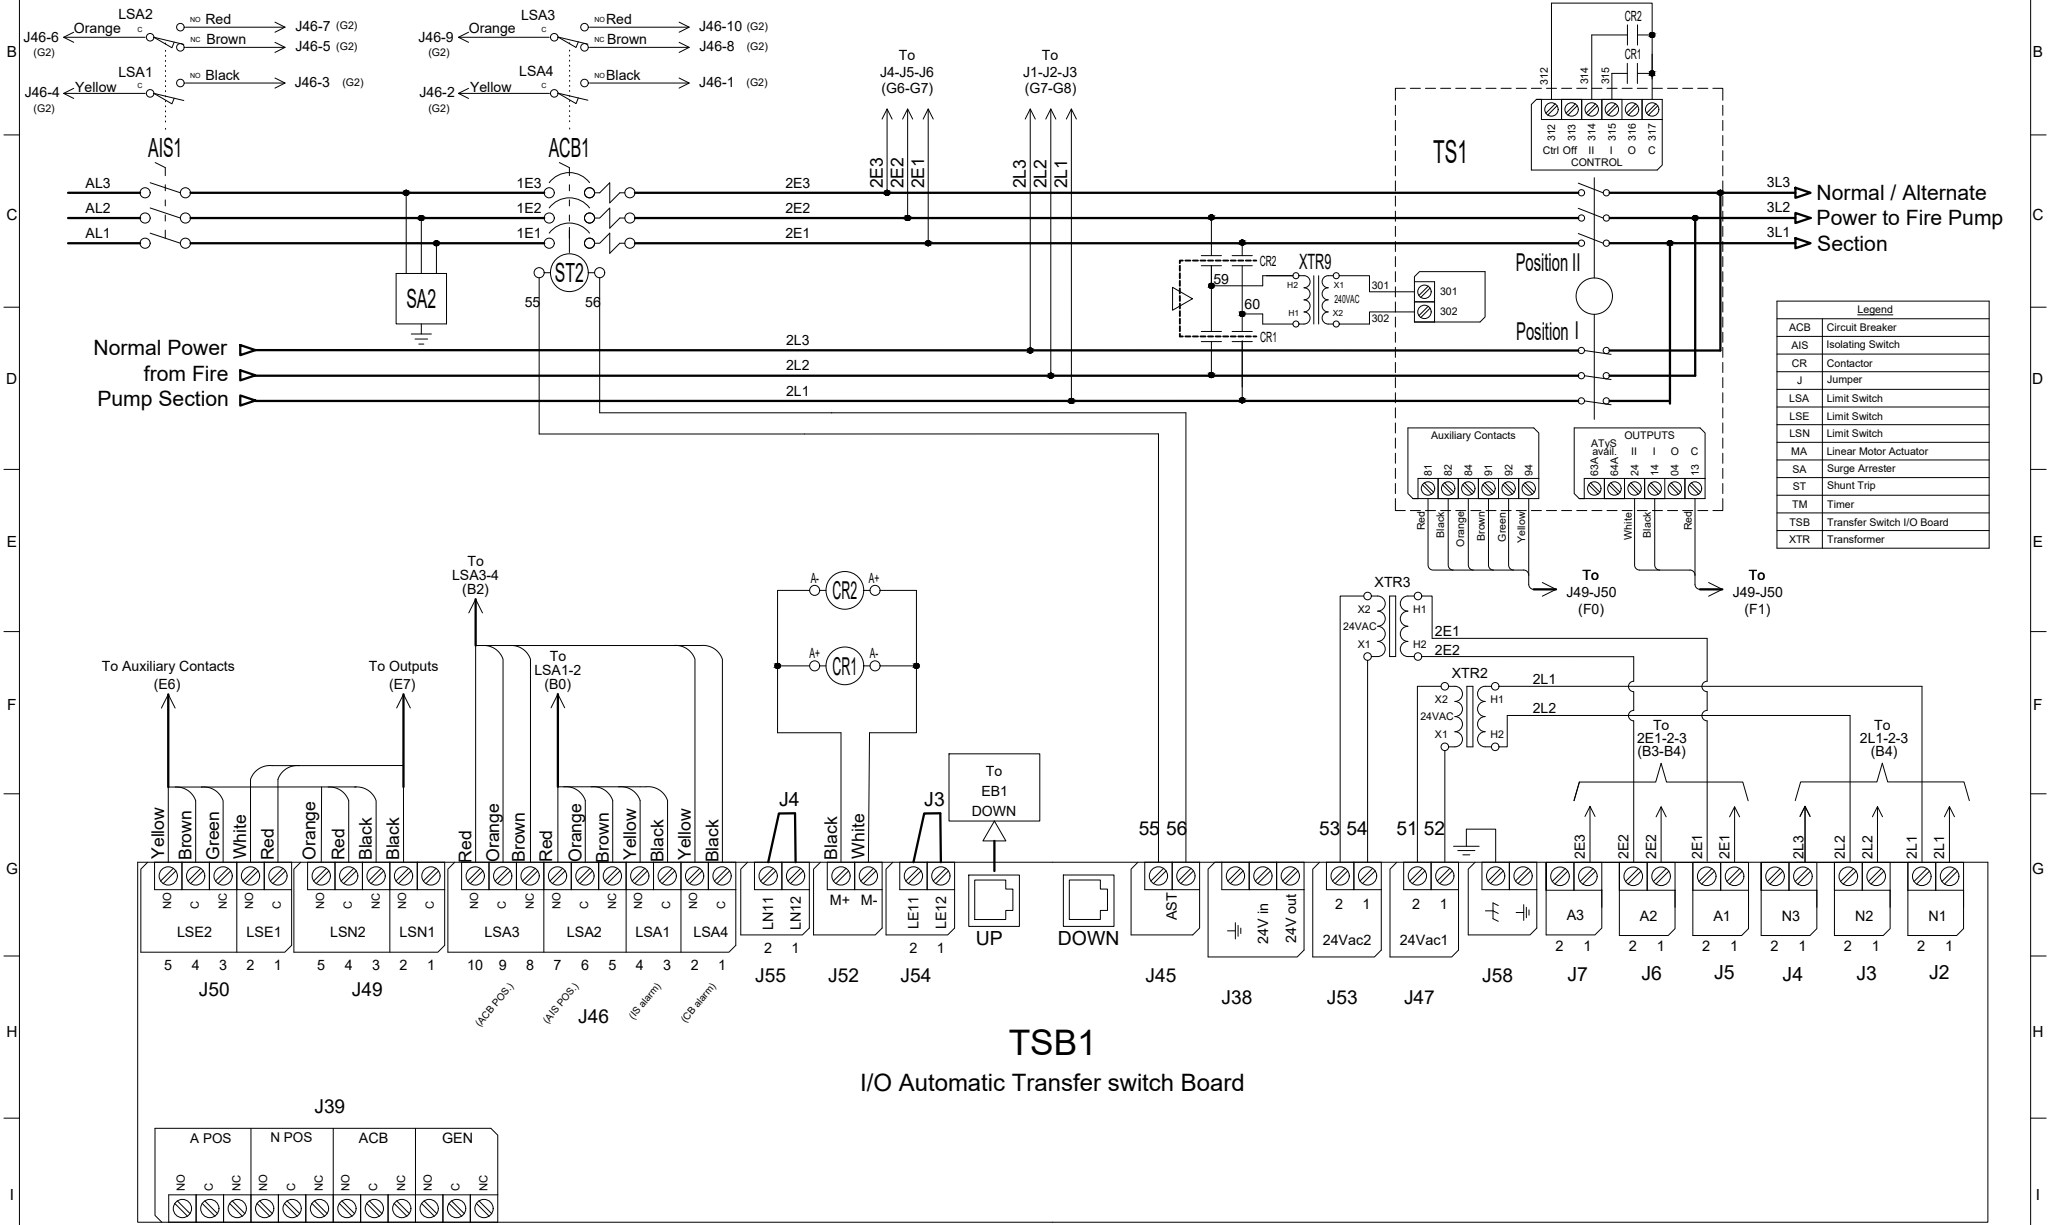

# AUTOMATIC TRANSFER SWITCH FOR ELECTRIC FIRE PUMP CONTROLLER

**MODEL: FTA950**

BUILT TO THE LATEST EDITION OF THE NFPA20 & NFPA70

DRAWING NUMBER	WS950-802 /E
DWG REV. 0	
SHEET 1 OF 1	

Legend	
ACB	Circuit Breaker
AIS	Isolating Switch
CR	Contact
J	Jumper
LSA	Limit Switch
LSE	Limit Switch
LSN	Limit Switch
MA	Linear Motor Actuator
SA	Surge Arrester
ST	Shunt Trip
TM	Timer
TSB	Transfer Switch I/O Board
XTR	Transformer

**TSB1**  
I/O Automatic Transfer switch Board