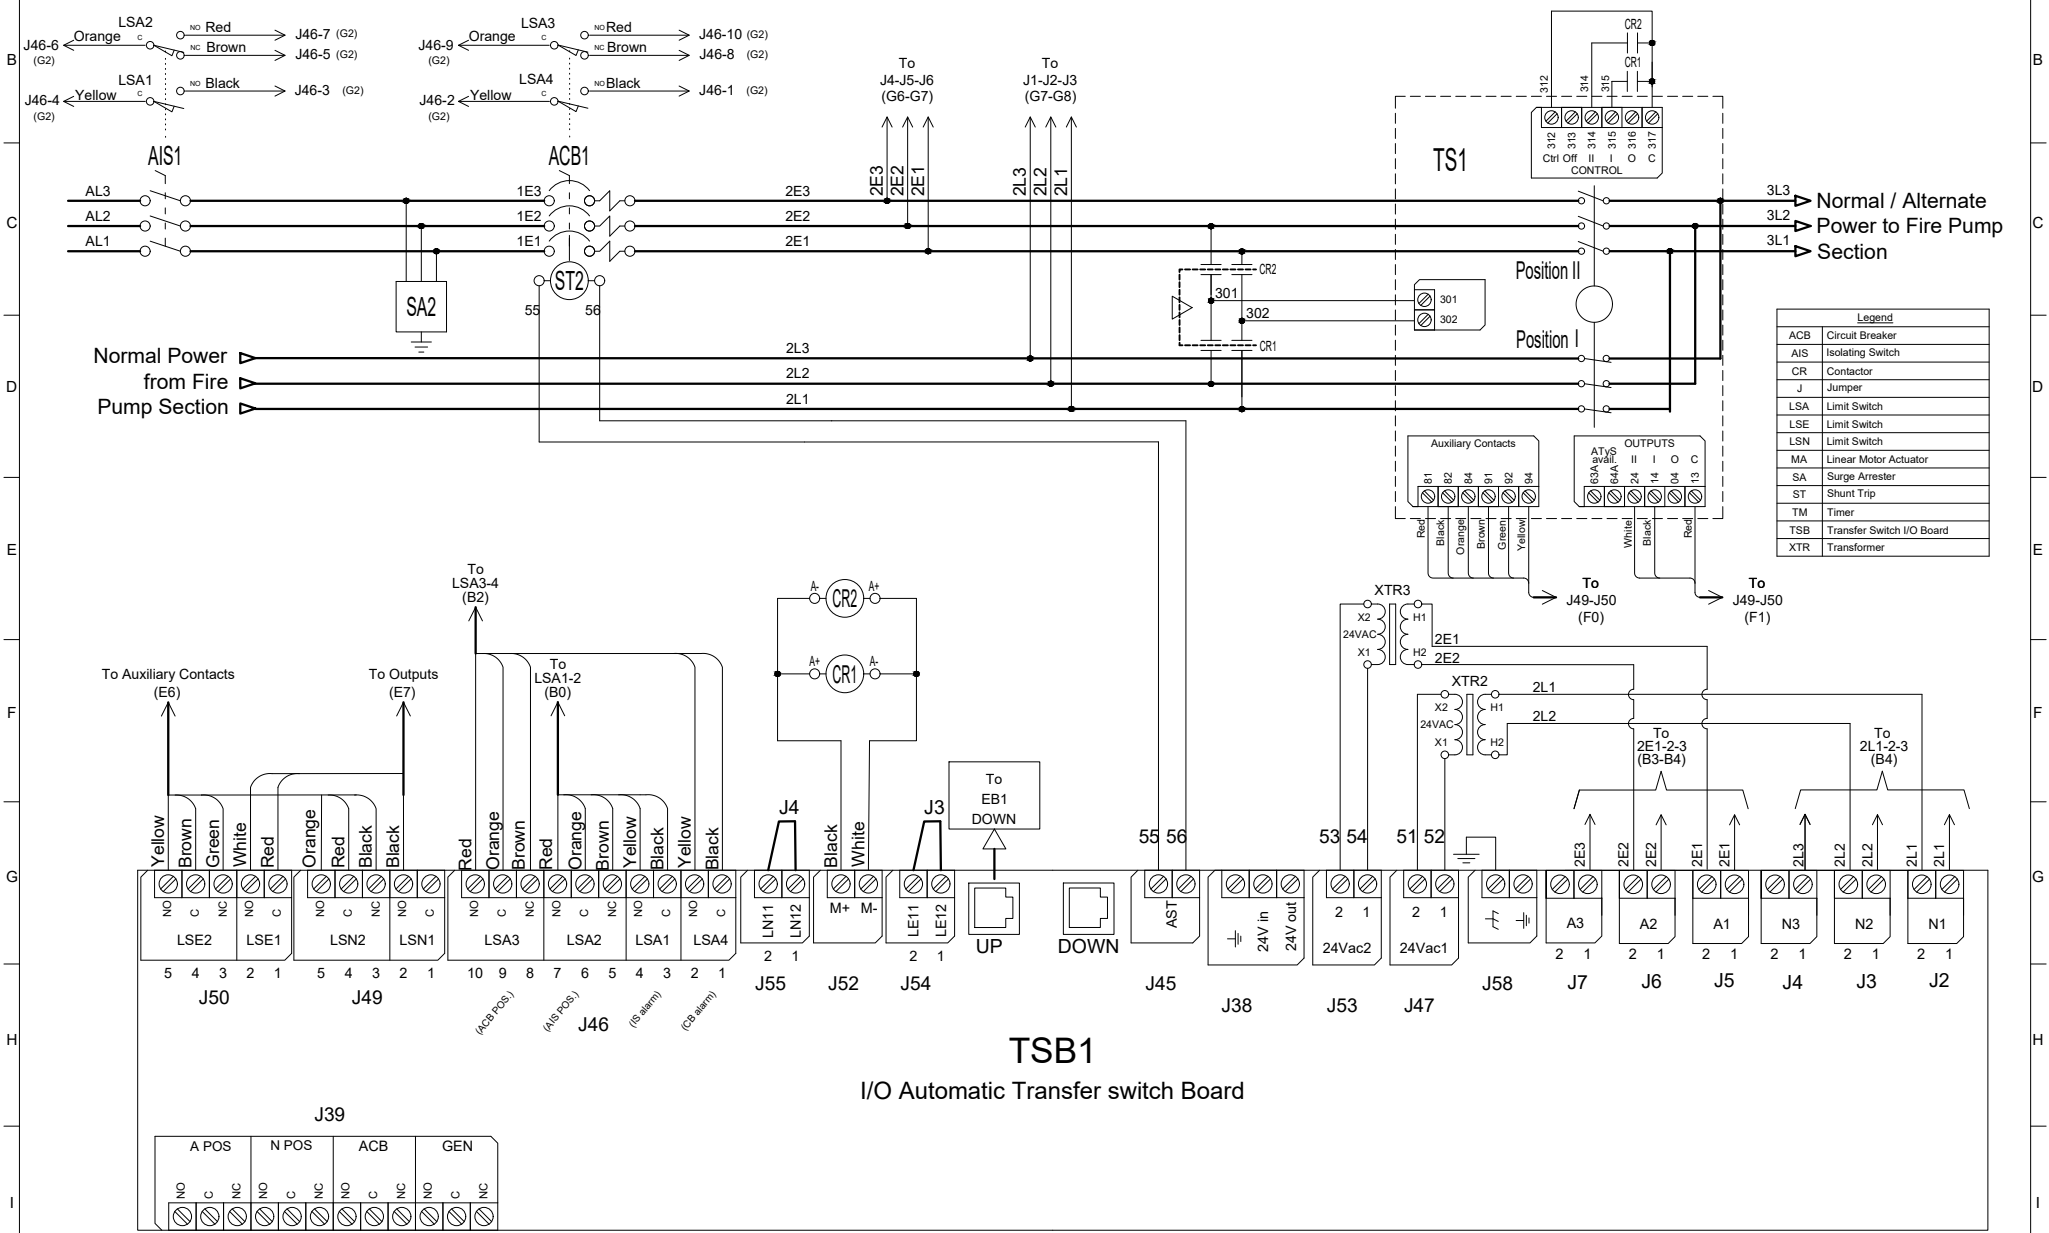

# AUTOMATIC TRANSFER SWITCH FOR ELECTRIC FIRE PUMP CONTROLLER

## MODEL: FTA950

BUILT TO THE LATEST EDITION OF THE NFPA20 & NFPA70

DRAWING NUMBER	WS950-803 /E
DWG REV. 0	
SHEET 1 OF 1	

Legend	
ACB	Circuit Breaker
AIS	Isolating Switch
CR	Contact
J	Jumper
LSA	Limit Switch
LSE	Limit Switch
LSN	Limit Switch
MA	Linear Motor Actuator
SA	Surge Arrester
ST	Shunt Trip
TM	Timer
TSB	Transfer Switch I/O Board
XTR	Transformer

### TSB1 I/O Automatic Transfer switch Board

J39			
A POS	N POS	ACB	GEN
NO	NO	NO	NO
C	C	C	C
NC	NC	NC	NC